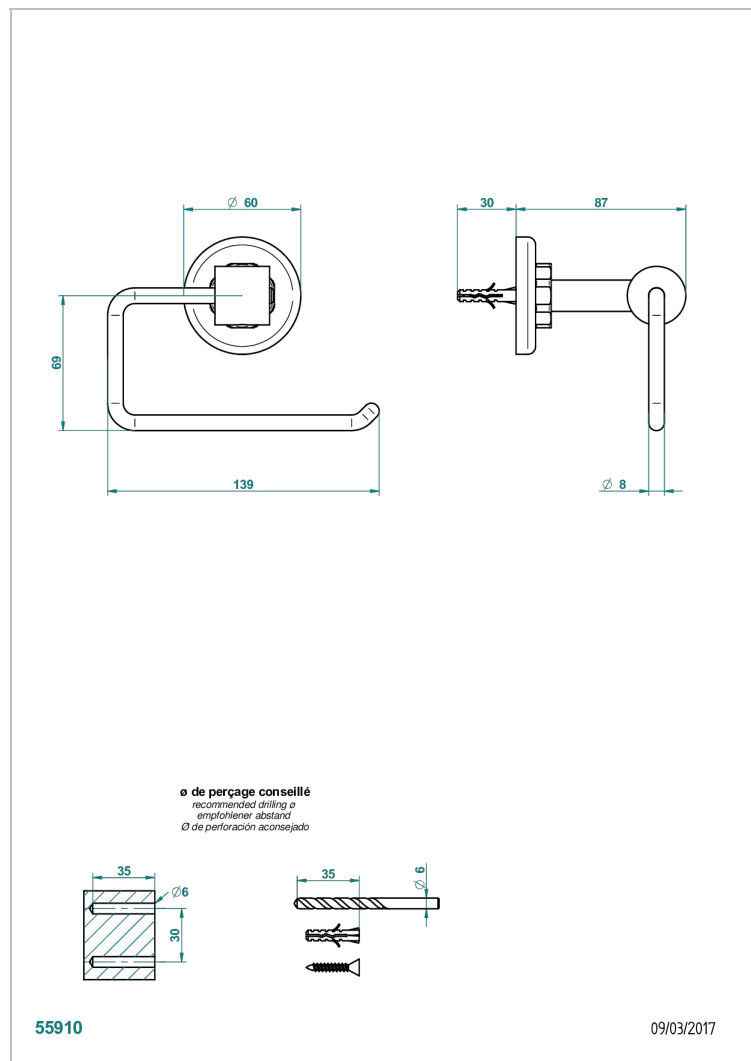

# SAINT-GERMAIN WITH LEVER HANDLES

G7D-538A

Toilet paper holder, single mount without cover

## CHARACTERISTIC

- Saint-germain with lever handles
- Toilet paper holder, single mount without cover