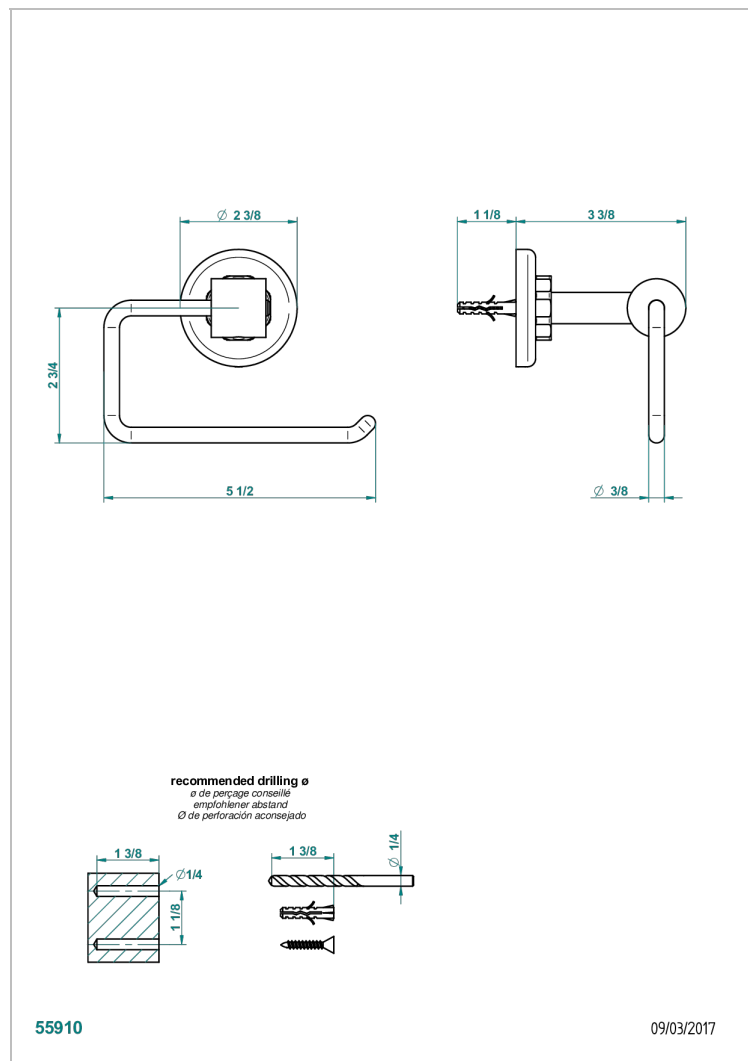

# SAINT-GERMAIN WITH LEVER HANDLES

G7D-538A

Toilet paper holder, single mount without cover

## CHARACTERISTIC

- Saint-germain with lever handles
- Toilet paper holder, single mount without cover