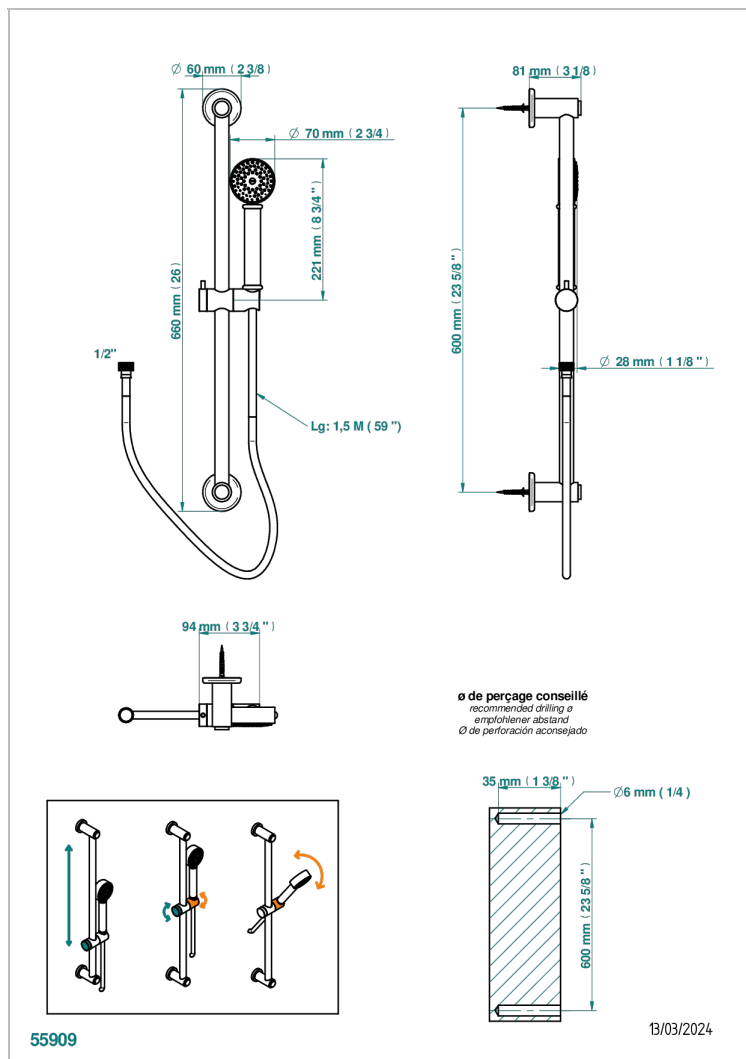

SAINT-GERMAIN WITH LEVER HANDLES

G7D-58A

Wall mounted stylised handshower, 60 cm slidebar, hose and hook - no elbow

CHARACTERISTIC

- Saint-germain with lever handles
- Wall mounted stylised handshower, 60 cm slidebar, hose and hook - no elbow

TECHNICAL SPECS

- Recommandé : 3 bars (max. 5 bars) - Advised : 43,5 psi (max. 72 psi)
- 9,5 l/min à 3 bars (2.5 gpm at 43.5 psi)

AVAILABLE FINITIONS

Black ceram - D30
Blush PVD - H62
Brass color PVD - H49
Brown bronze color PVD - F33
Chrome polished - A02
Chrome polished / gold polished - G02