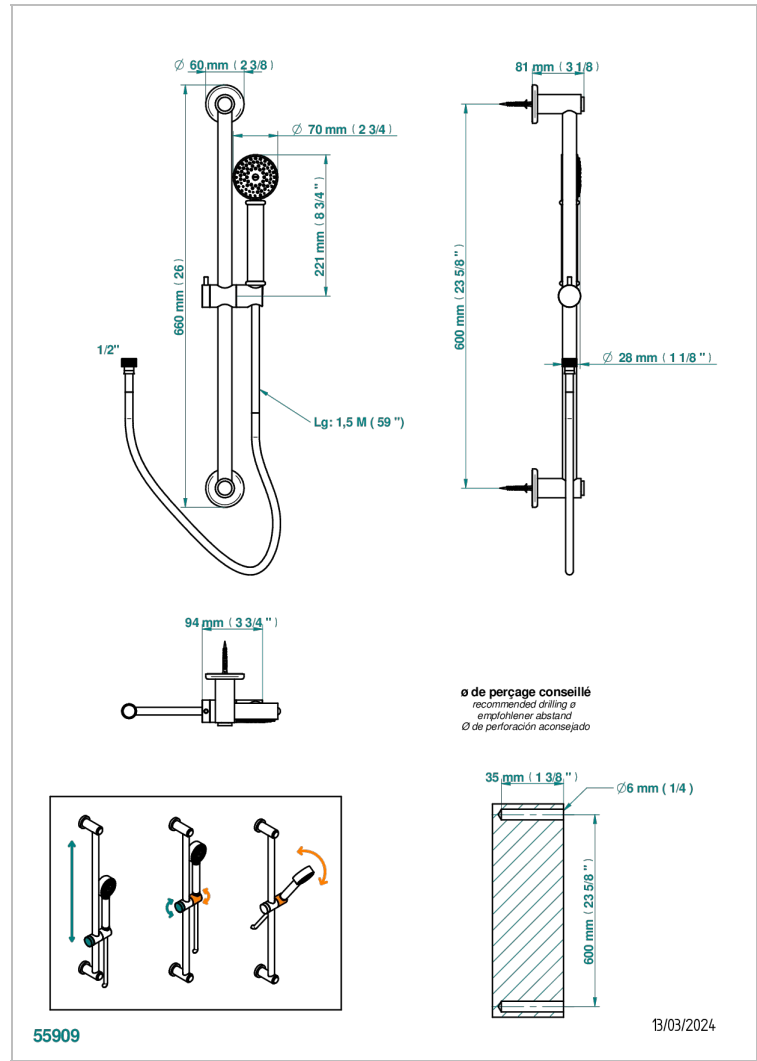

SAINT-GERMAIN WITH LEVER

G7D-58A

THG[®]
PARIS

Wall mounted stylised handshower, 60 cm slidebar, hose and hook, no elbow

CHARACTERISTIC

- Saint-germain with lever
- Wall mounted stylised handshower, 60 cm slidebar, hose and hook, no elbow

TECHNICAL SPECS

- Recommandé : 3 bars (max. 5 bars) - Advised : 43,5 psi (max. 72 psi)
- 9,5 l/min à 3 bars (2.5 gpm at 43.5 psi)

AVAILABLE FINITIONS

Antique nickel - H28
Black ceram - D30
Blush PVD - H62
Brass color PVD - H49
Brown bronze color PVD - F33
Gold color PVD - H52