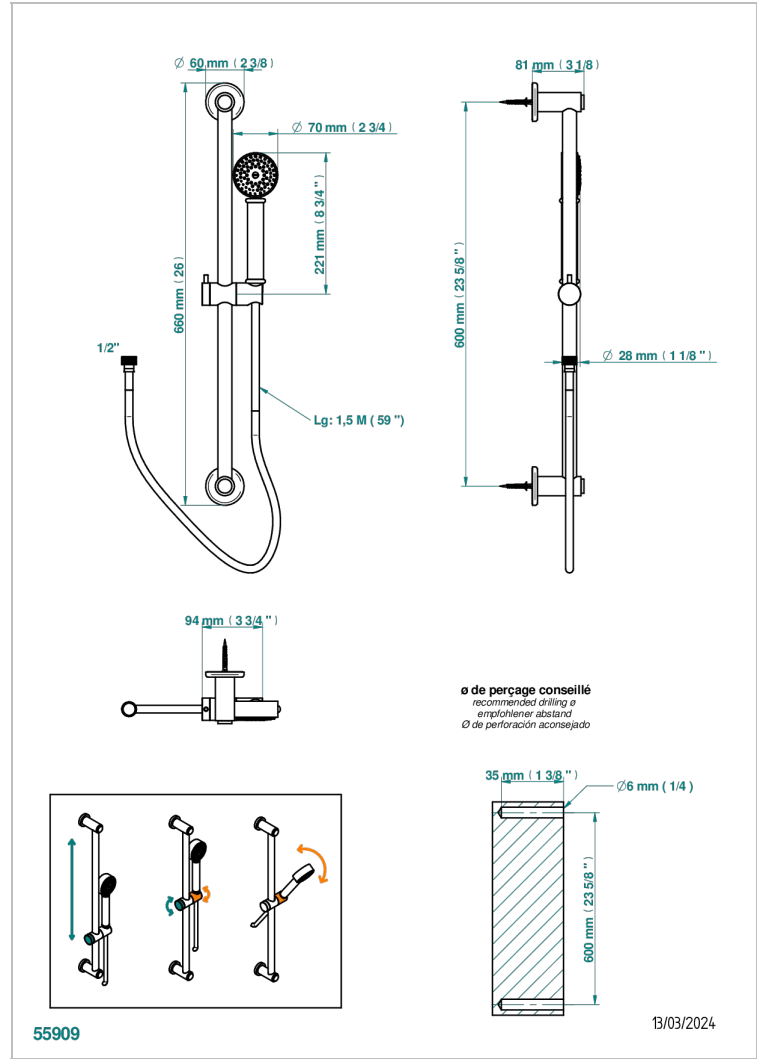

SAINT-GERMAIN WITH LEVER

G7D-58A

Wall mounted stylised handshower, 60 cm slidebar, hose and hook, no elbow

CHARACTERISTIC

- Saint-germain with lever
- Wall mounted stylised handshower, 60 cm slidebar, hose and hook, no elbow

TECHNICAL SPECS

- Recommandé : 3 bars (max. 5 bars) - Advised : 43,5 psi (max. 72 psi)
- 9,5 l/min à 3 bars (2.5 gpm at 43.5 psi)

AVAILABLE FINITIONS

Antique nickel - H28
 Black ceram - D30
 Blush PVD - H62
 Brass color PVD - H49
 Brown bronze color PVD - F33
 Gold color PVD - H52