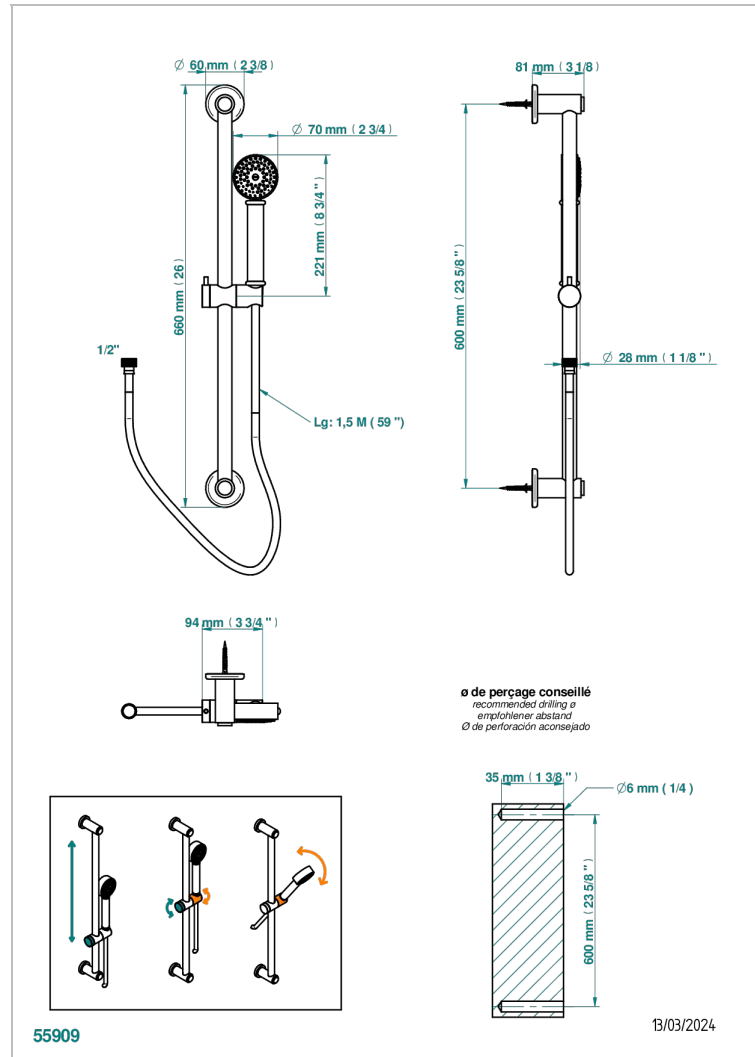

Wall mounted stylised handshower, 60 cm slidebar, hose and hook - no elbow

CHARACTERISTIC

- Saint-germain
- Wall mounted stylised handshower, 60 cm slidebar, hose and hook - no elbow

TECHNICAL SPECS

- Recommandé : 3 bars (max. 5 bars) - Advised : 43,5 psi (max. 72 psi)
- 9,5 l/min à 3 bars (2.5 gpm at 43.5 psi)