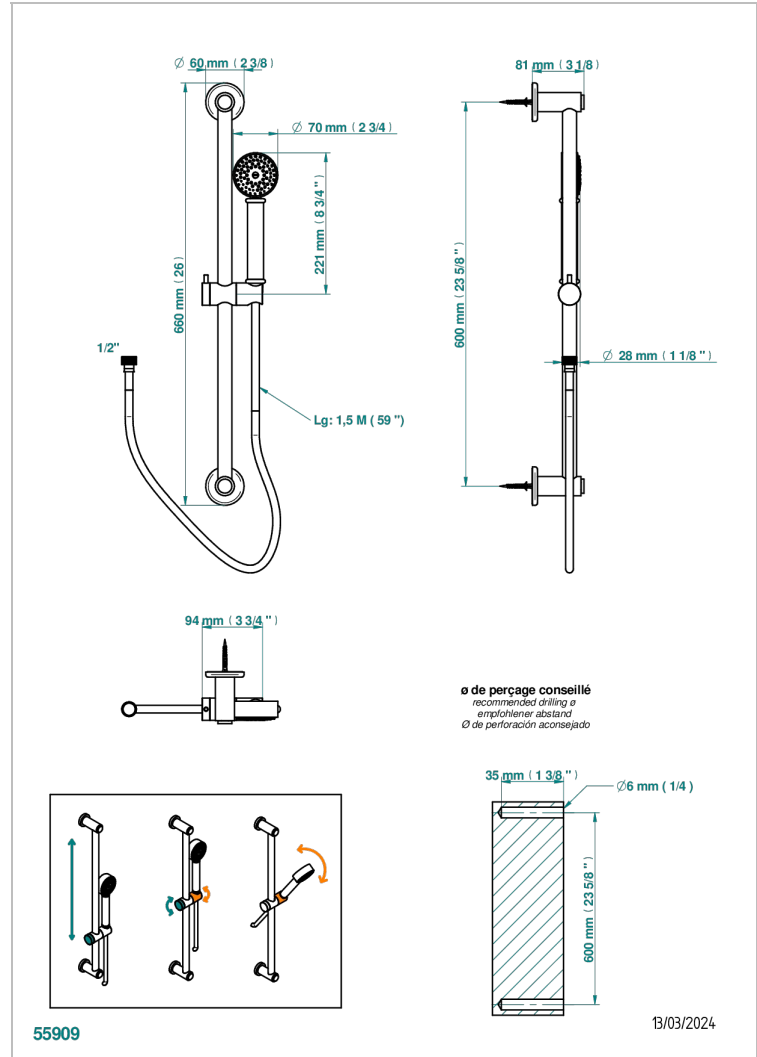

Wall mounted stylised handshower, 60 cm slidebar, hose and hook, no elbow

CHARACTERISTIC

- Saint-germain
- Wall mounted stylised handshower, 60 cm slidebar, hose and hook, no elbow

TECHNICAL SPECS

- Recommandé : 3 bars (max. 5 bars) - Advised : 43,5 psi (max. 72 psi)
- 9,5 l/min à 3 bars (2.5 gpm at 43.5 psi)

AVAILABLE FINITIONS

Antique nickel - H28
 Black ceram - D30
 Blush PVD - H62
 Brass color PVD - H49
 Brown bronze color PVD - F33
 Gold color PVD - H52

Graphite PVD - H64
 Lacquered light bronze - D01
 Matt Umber PVD - H67
 Matt blush PVD - H60
 Matt brass color PVD - H50
 Matt brown bronze color PVD - F34