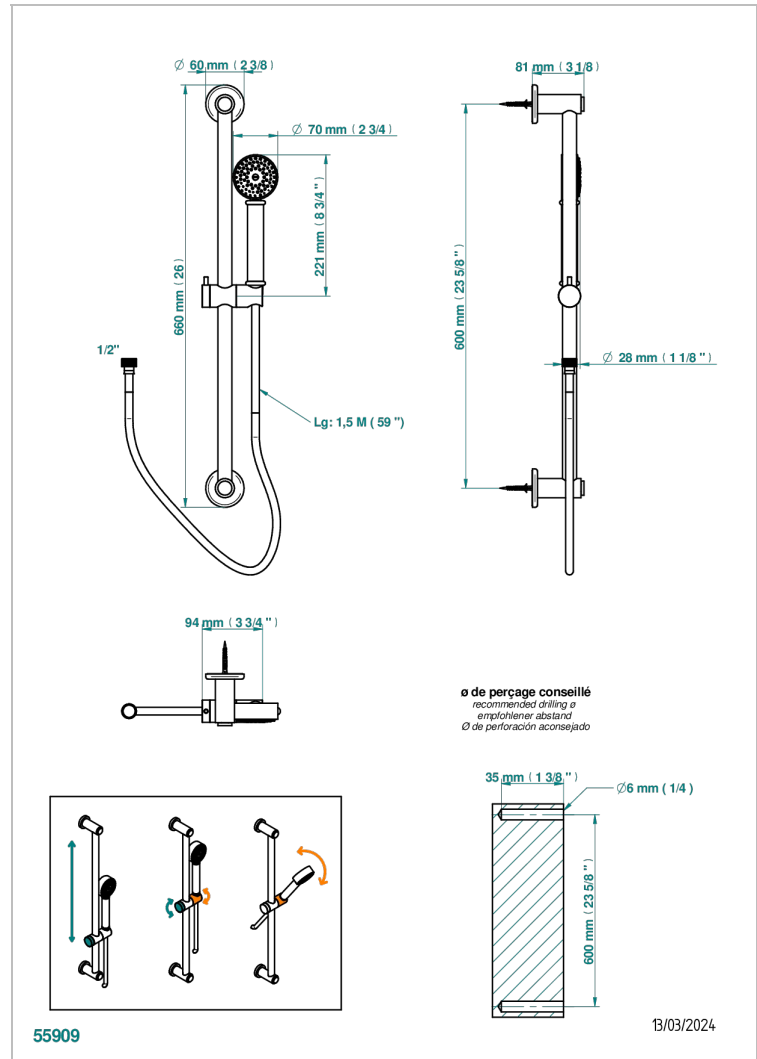

Wall mounted stylised handshower, 60 cm slidebar, hose and hook, no elbow

CHARACTERISTIC

- Saint-germain
- Wall mounted stylised handshower, 60 cm slidebar, hose and hook, no elbow

TECHNICAL SPECS

- Recommandé : 3 bars (max. 5 bars) - Advised : 43,5 psi (max. 72 psi)
- 9,5 l/min à 3 bars (2.5 gpm at 43.5 psi)

AVAILABLE FINITIONS

Antique nickel - H28
 Black ceram - D30
 Blush PVD - H62
 Brass color PVD - H49
 Brown bronze color PVD - F33
 Gold color PVD - H52

Graphite PVD - H64
 Lacquered light bronze - D01
 Matt Umber PVD - H67
 Matt blush PVD - H60
 Matt brass color PVD - H50
 Matt brown bronze color PVD - F34