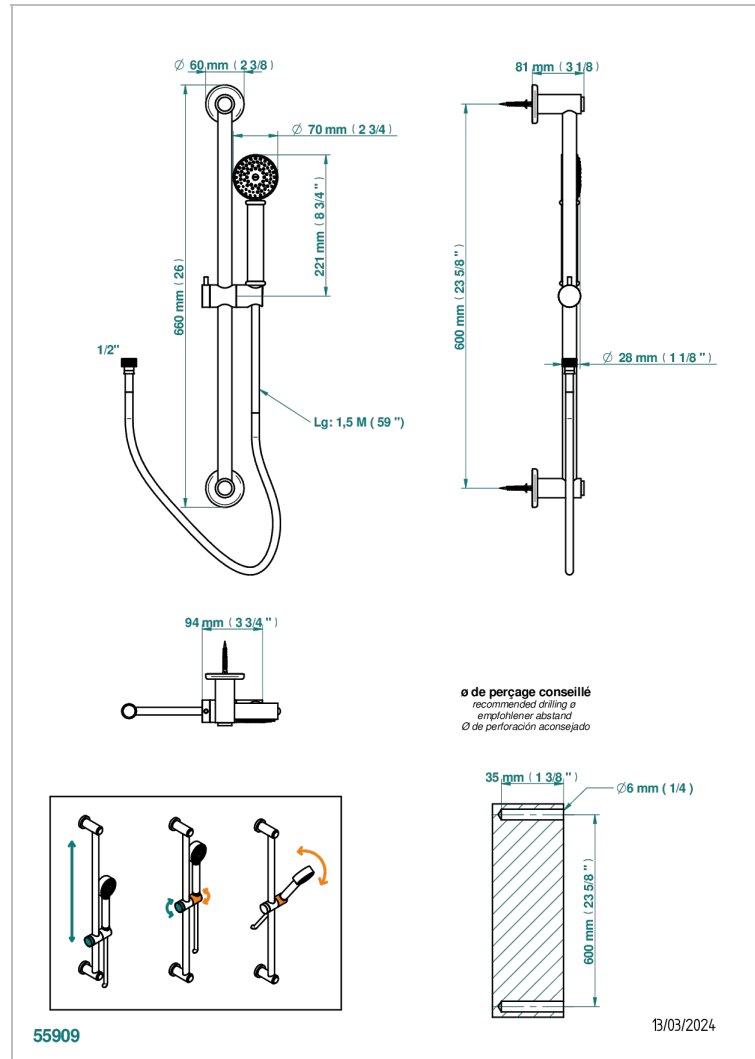

BEAUBOURG WITH LEVER HANDLES

G7B-58A

Wall mounted stylised handshower, 60 cm slidebar, hose and hook - no elbow

CHARACTERISTIC

- Beaubourg with lever handles
- Wall mounted stylised handshower, 60 cm slidebar, hose and hook - no elbow

TECHNICAL SPECS

- Recommandé : 3 bars (max. 5 bars) - Advised : 43,5 psi (max. 72 psi)
- 9,5 l/min à 3 bars (2.5 gpm at 43.5 psi)

AVAILABLE FINITIONS

Black ceram - D30
Blush PVD - H62
Brass color PVD - H49
Brown bronze color PVD - F33
Chrome polished - A02
Chrome polished / gold polished - G02