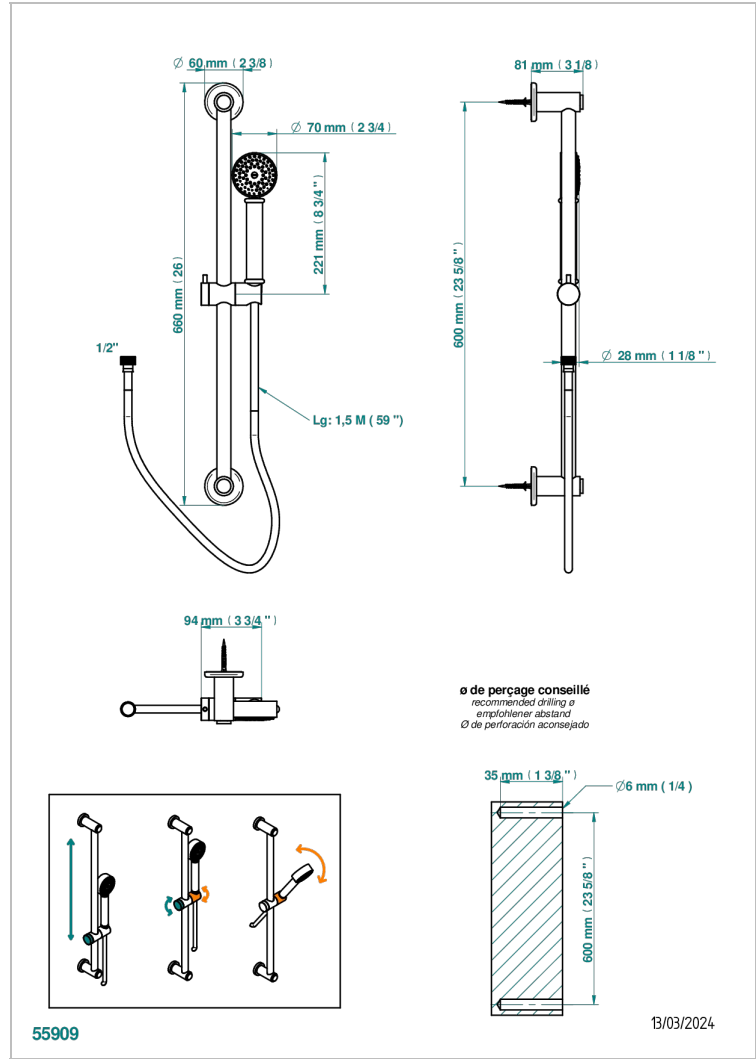

# BEAUBOURG WITH LEVER

G7B-58A

Wall mounted stylised handshower, 60 cm slidebar, hose and hook, no elbow

## CHARACTERISTIC

- Beaubourg with lever
- Wall mounted stylised handshower, 60 cm slidebar, hose and hook, no elbow

## TECHNICAL SPECS

- Recommandé : 3 bars (max. 5 bars) - Advised : 43,5 psi (max. 72 psi)
- 9,5 l/min à 3 bars (2.5 gpm at 43.5 psi)