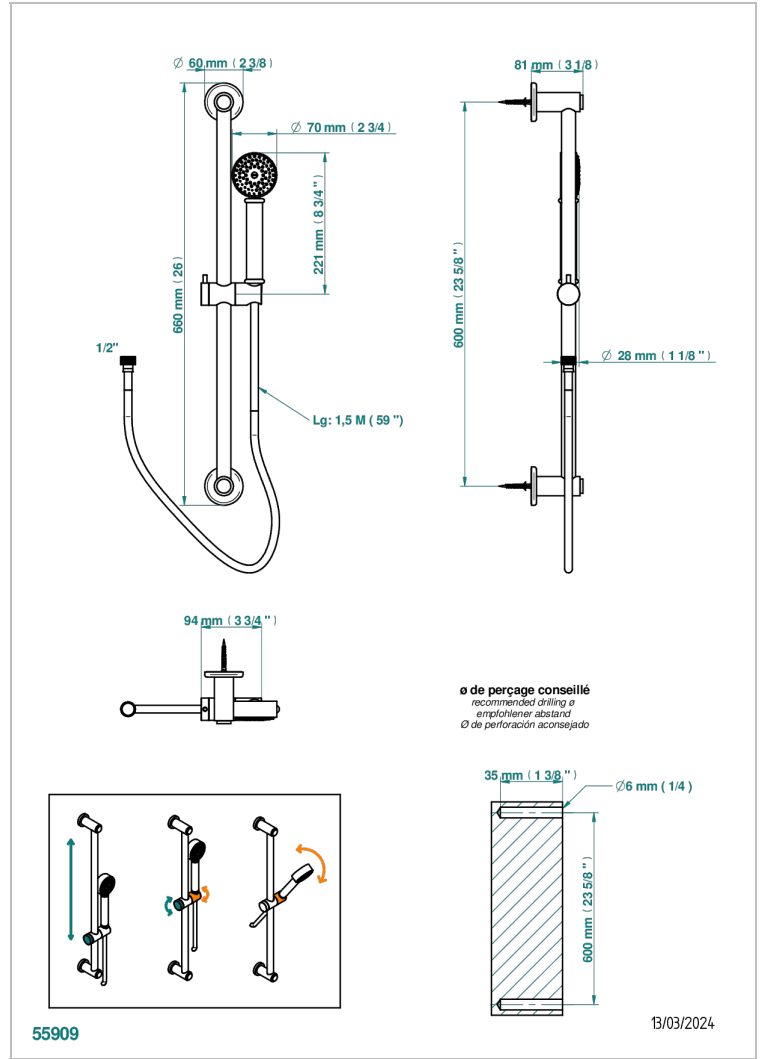

BEAUBOURG WITH LEVER

G7B-58A

THG[®]
PARIS

Wall mounted stylised handshower, 60 cm slidebar, hose and hook, no elbow

CHARACTERISTIC

- Beaubourg with lever
- Wall mounted stylised handshower, 60 cm slidebar, hose and hook, no elbow

TECHNICAL SPECS

- Recommandé : 3 bars (max. 5 bars) - Advised : 43,5 psi (max. 72 psi)
- 9,5 l/min à 3 bars (2.5 gpm at 43.5 psi)

AVAILABLE FINITIONS

Antique nickel - H28
Black ceram - D30
Blush PVD - H62
Brass color PVD - H49
Brown bronze color PVD - F33
Gold color PVD - H52