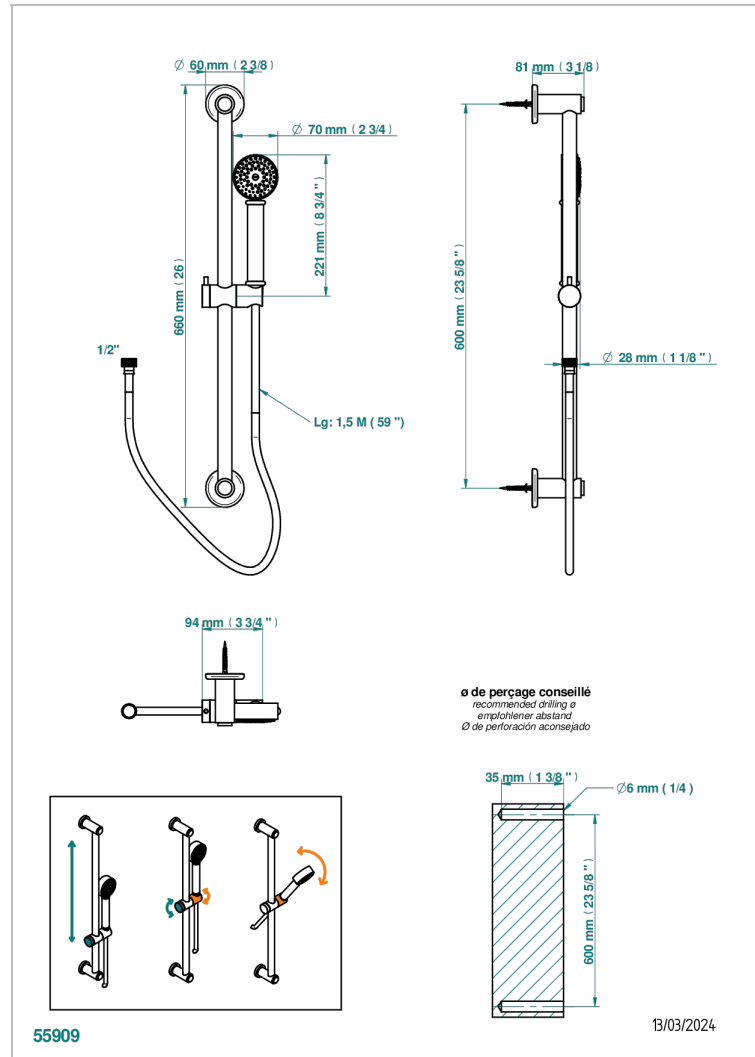

Wall mounted stylised handshower, 60 cm slidebar, hose and hook - no elbow

### CHARACTERISTIC

- Beaubourg
- Wall mounted stylised handshower, 60 cm slidebar, hose and hook - no elbow

### TECHNICAL SPECS

- Recommandé : 3 bars (max. 5 bars) - Advised : 43,5 psi (max. 72 psi)
- 9,5 l/min à 3 bars (2.5 gpm at 43.5 psi)