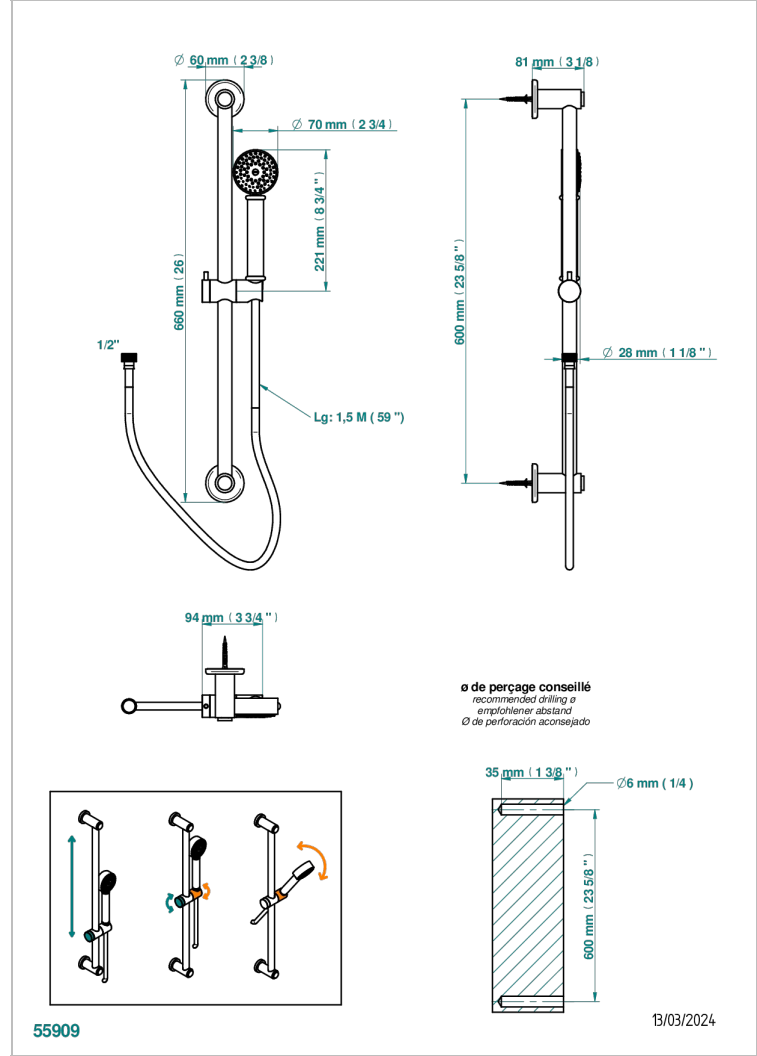

Wall mounted stylised handshower, 60 cm slidebar, hose and hook, no elbow

CHARACTERISTIC

- Beaubourg
- Wall mounted stylised handshower, 60 cm slidebar, hose and hook, no elbow

TECHNICAL SPECS

- Recommandé : 3 bars (max. 5 bars) - Advised : 43,5 psi (max. 72 psi)
- 9,5 l/min à 3 bars (2.5 gpm at 43.5 psi)

AVAILABLE FINITIONS

Antique nickel - H28
 Black ceram - D30
 Blush PVD - H62
 Brass color PVD - H49
 Brown bronze color PVD - F33
 Gold color PVD - H52

Graphite PVD - H64
 Lacquered light bronze - D01
 Matt Umber PVD - H67
 Matt blush PVD - H60
 Matt brass color PVD - H50
 Matt brown bronze color PVD - F34