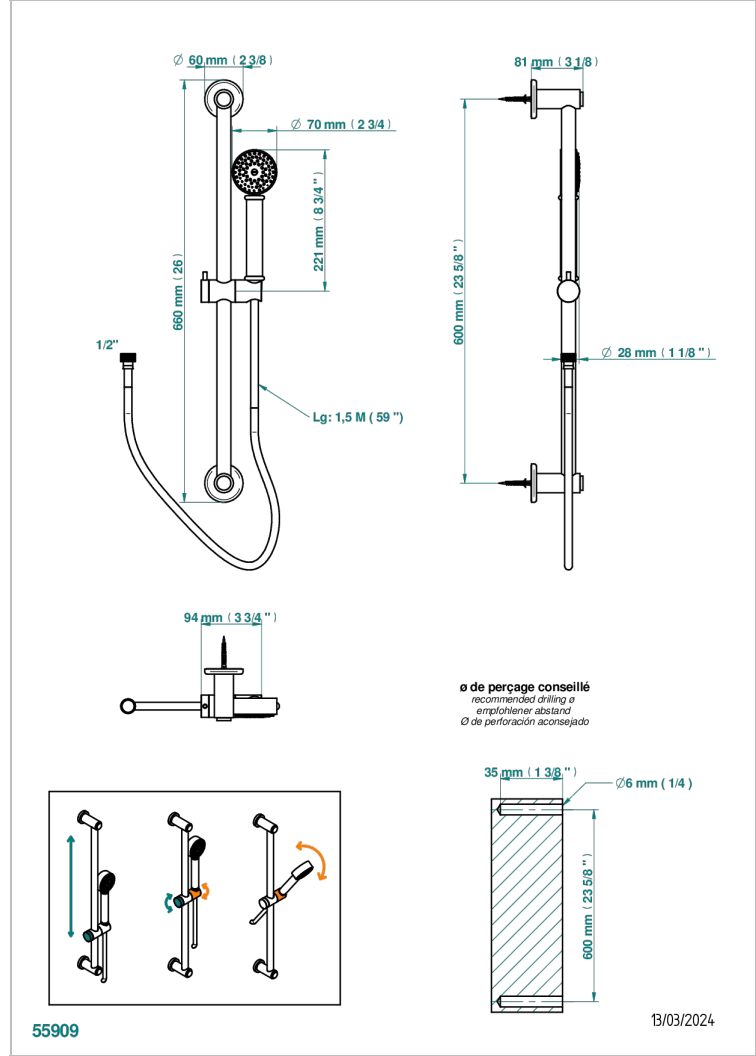

Wall mounted stylised handshower, 60 cm slidebar, hose and hook, no elbow

CHARACTERISTIC

- Beaubourg
- Wall mounted stylised handshower, 60 cm slidebar, hose and hook, no elbow

TECHNICAL SPECS

- Recommandé : 3 bars (max. 5 bars) - Advised : 43,5 psi (max. 72 psi)
- 9,5 l/min à 3 bars (2.5 gpm at 43.5 psi)

AVAILABLE FINITIONS

- Antique nickel - H28
- Black ceram - D30
- Blush PVD - H62
- Brass color PVD - H49
- Brown bronze color PVD - F33
- Gold color PVD - H52

- Graphite PVD - H64
- Lacquered light bronze - D01
- Matt Umber PVD - H67
- Matt blush PVD - H60
- Matt brass color PVD - H50
- Matt brown bronze color PVD - F34

- Matt chrome - C02
- Matt gold - F07
- Matt gold color PVD - H53
- Matt graphite PVD - H65
- Matt nickel (color finish) - C01
- Matt nickel color PVD - H56

- Natural smoked Brass - A13
- Nickel color PVD - H55
- Polished chrome (color finish) - A02
- Polished chrome / Polished gold (color finish) - G02
- Polished gold (color finish) - F01
- Polished nickel - B01