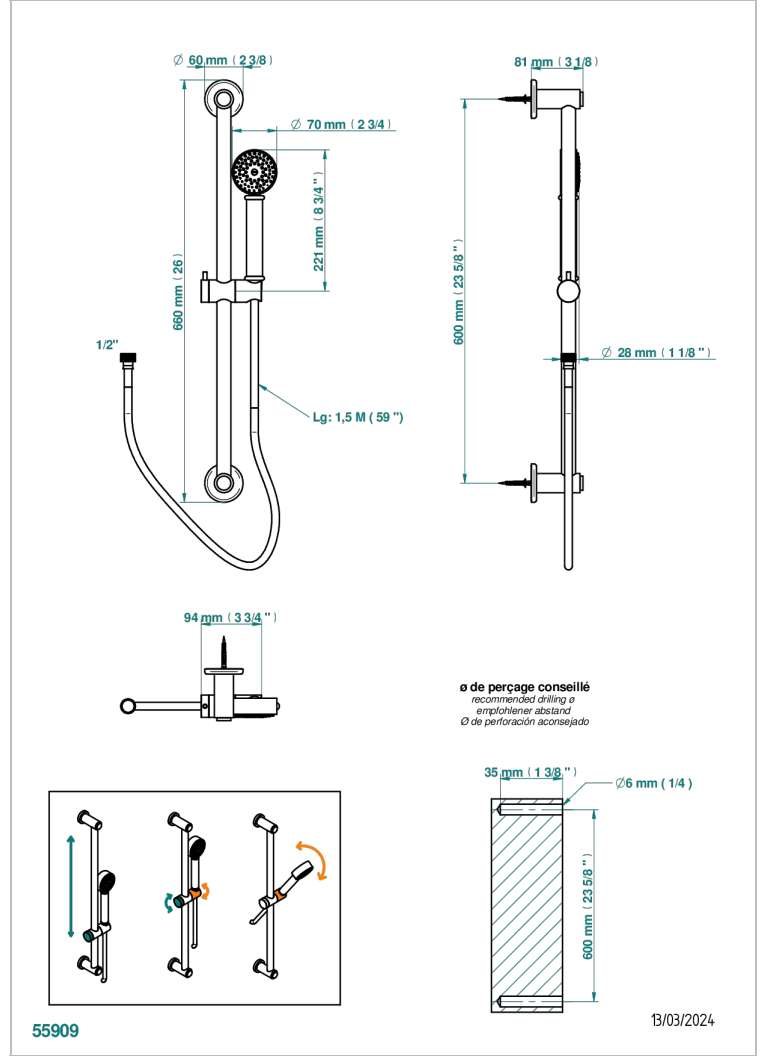

Wall mounted stylised handshower, 60 cm slidebar, hose and hook, no elbow

CHARACTERISTIC

- Beaubourg
- Wall mounted stylised handshower, 60 cm slidebar, hose and hook, no elbow

TECHNICAL SPECS

- Recommandé : 3 bars (max. 5 bars) - Advised : 43,5 psi (max. 72 psi)
- 9,5 l/min à 3 bars (2.5 gpm at 43.5 psi)

AVAILABLE FINITIONS

- Antique nickel - H28
- Black ceram - D30
- Blush PVD - H62
- Brass color PVD - H49
- Brown bronze color PVD - F33
- Gold color PVD - H52

- Graphite PVD - H64
- Lacquered light bronze - D01
- Matt Umber PVD - H67
- Matt blush PVD - H60
- Matt brass color PVD - H50
- Matt brown bronze color PVD - F34

- Matt chrome - C02
- Matt gold - F07
- Matt gold color PVD - H53
- Matt graphite PVD - H65
- Matt nickel (color finish) - C01
- Matt nickel color PVD - H56

- Natural smoked Brass - A13
- Nickel color PVD - H55
- Polished chrome (color finish) - A02
- Polished chrome / Polished gold (color finish) - G02
- Polished gold (color finish) - F01
- Polished nickel - B01