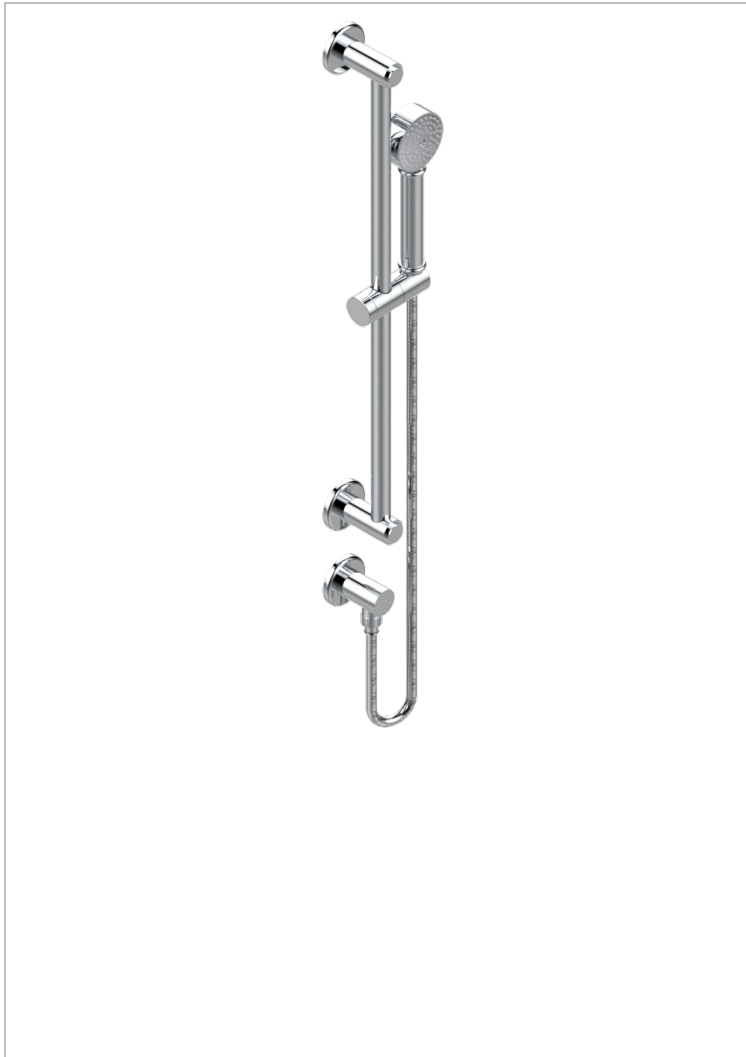

# SAINT-GERMAIN WITH LEVER

G7D-58

Wall mounted stylised handshower, sidebar, hose, hook and elbow

## CHARACTERISTIC

- Saint-germain with lever
- Wall mounted stylised handshower, sidebar, hose, hook and elbow

## AVAILABLE FINITIONS

Antique nickel - H28  
Black ceram - D30  
Blush PVD - H62  
Brass color PVD - H49  
Brown bronze color PVD - F33  
Gold color PVD - H52

Graphite PVD - H64  
Lacquered light bronze - D01  
Matt Umber PVD - H67  
Matt blush PVD - H60  
Matt brass color PVD - H50  
Matt brown bronze color PVD - F34