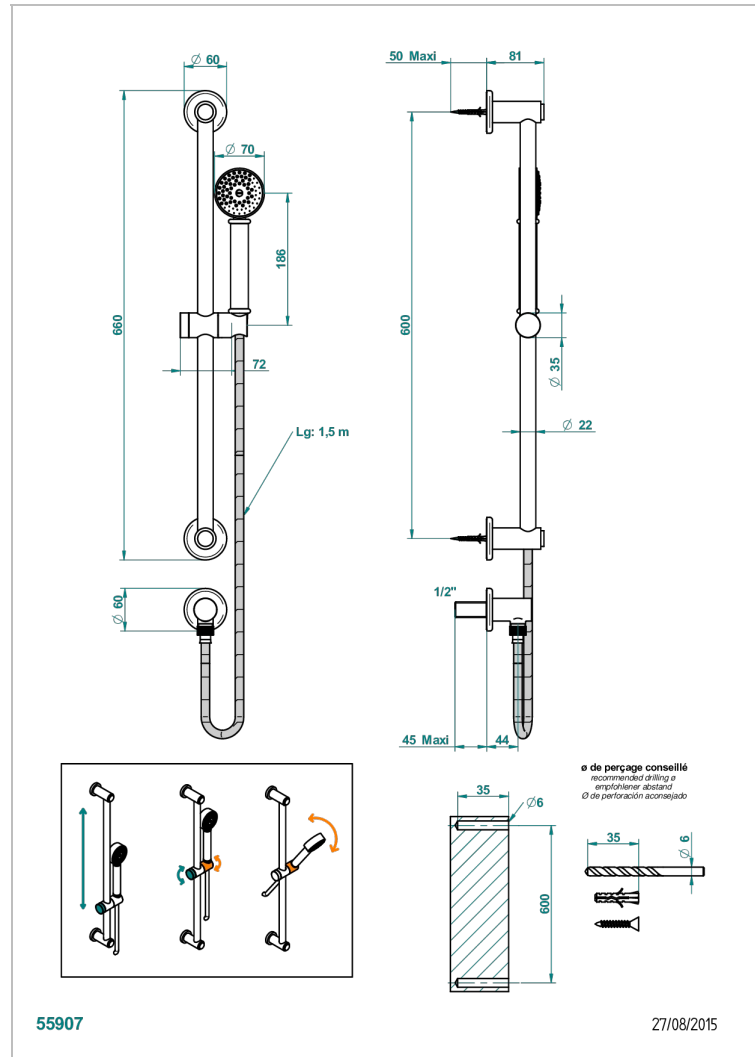

# SAINT-GERMAIN WITH LEVER

G7D-58

Wall mounted stylised handshower, sidebar, hose, hook and elbow

## CHARACTERISTIC

- Saint-germain with lever
- Wall mounted stylised handshower, sidebar, hose, hook and elbow

## TECHNICAL SPECS

- Recommandé : 3 bars (max. 5 bars) - Advised : 43,5 psi (max. 72 psi)
- 9,5 l/min à 3 bars (2.5 gpm at 43.5 psi)