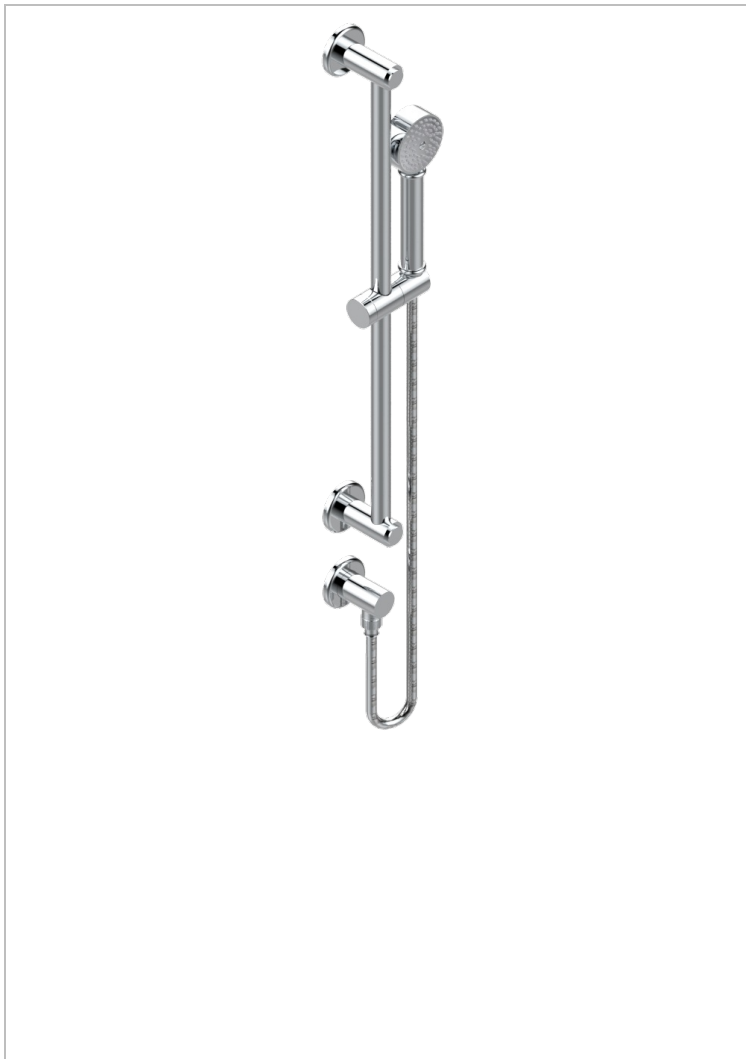

# SAINT-GERMAIN WITH LEVER

G7D-58

Wall mounted stylised handshower, sidebar, hose, hook and elbow

55907

27/08/2015

## CHARACTERISTIC

- Saint-germain with lever
- Wall mounted stylised handshower, sidebar, hose, hook and elbow

## AVAILABLE FINITIONS

Antique nickel - H28  
 Black ceram - D30  
 Blush PVD - H62  
 Brass color PVD - H49  
 Brown bronze color PVD - F33  
 Gold color PVD - H52

Graphite PVD - H64  
 Lacquered light bronze - D01  
 Matt Umber PVD - H67  
 Matt blush PVD - H60  
 Matt brass color PVD - H50  
 Matt brown bronze color PVD - F34