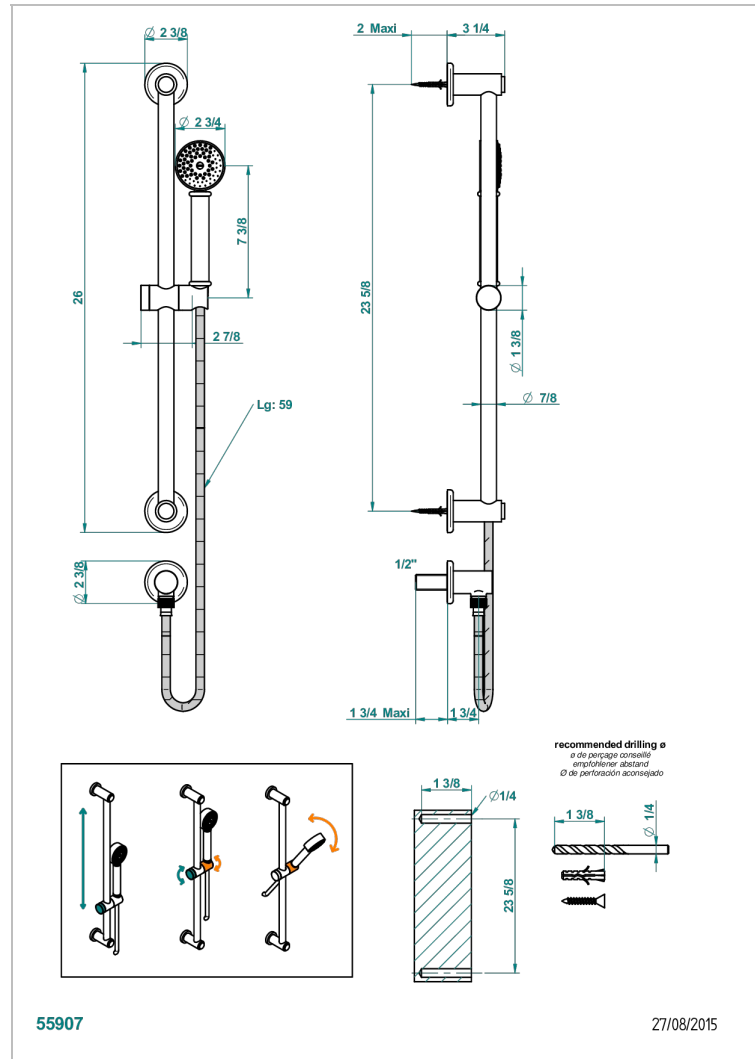

# SAINT-GERMAIN WITH LEVER

G7D-58

Wall mounted stylised handshower, sidebar, hose, hook and elbow

55907

27/08/2015

## CHARACTERISTIC

- Saint-germain with lever
- Wall mounted stylised handshower, sidebar, hose, hook and elbow

## TECHNICAL SPECS

- Recommandé : 3 bars (max. 5 bars) - Advised : 43,5 psi (max. 72 psi)
- 9,5 l/min à 3 bars (2.5 gpm at 43.5 psi)