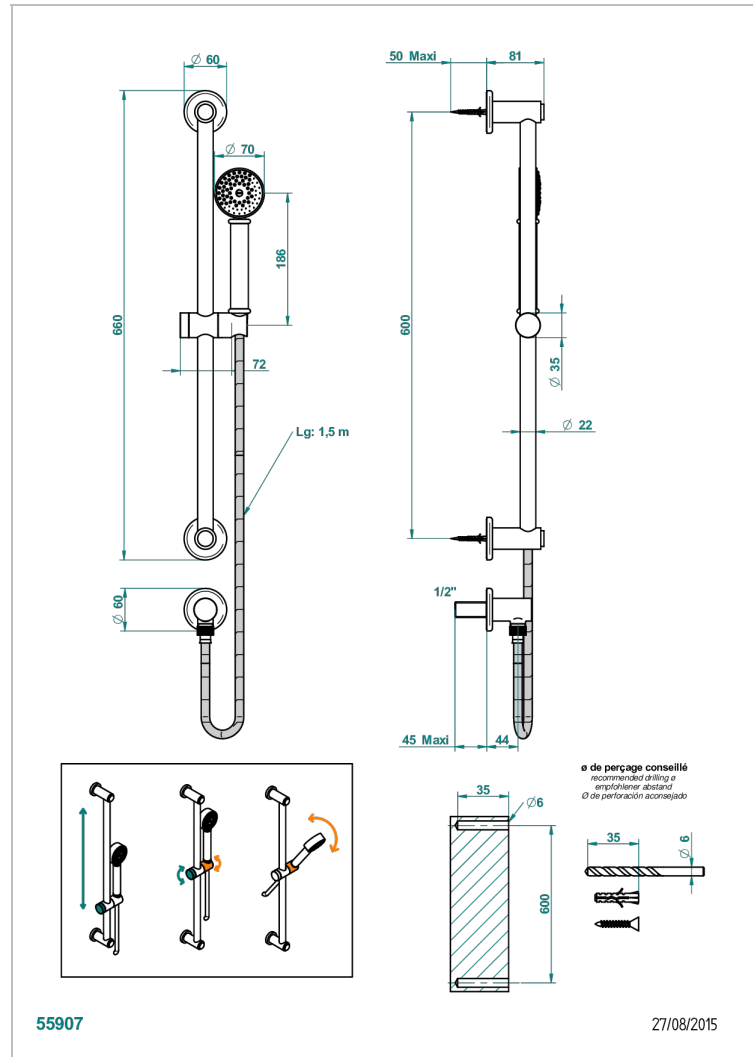

# SAINT-GERMAIN WITH LEVER

G7D-58

Wall mounted stylised handshower, sidebar, hose, hook and elbow

## CHARACTERISTIC

- Saint-germain with lever
- Wall mounted stylised handshower, sidebar, hose, hook and elbow

## TECHNICAL SPECS

- Recommandé : 3 bars (max. 5 bars) - Advised : 43,5 psi (max. 72 psi)
- 9,5 l/min à 3 bars (2.5 gpm at 43.5 psi)