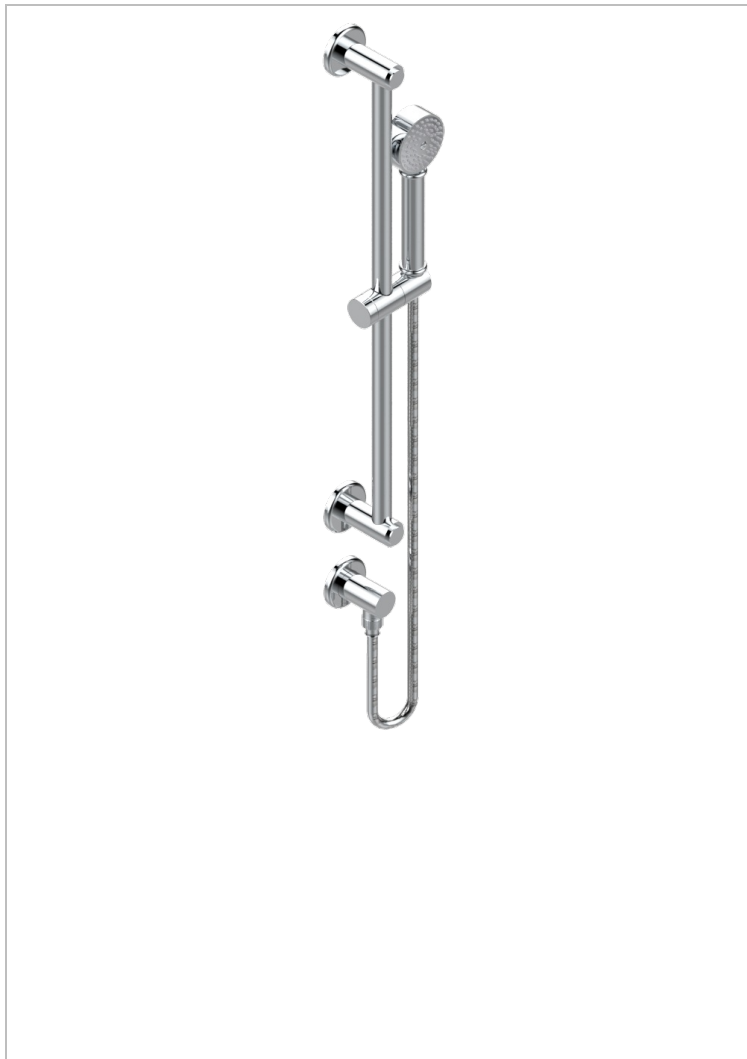

SAINT-GERMAIN WITH LEVER

G7D-58

Wall mounted stylised handshower, sidebar, hose, hook and elbow

55907

27/08/2015

CHARACTERISTIC

- Saint-germain with lever
- Wall mounted stylised handshower, sidebar, hose, hook and elbow

TECHNICAL SPECS

- Recommandé : 3 bars (max. 5 bars) - Advised : 43,5 psi (max. 72 psi)
- 9,5 l/min à 3 bars (2.5 gpm at 43.5 psi)

AVAILABLE FINITIONS

Antique nickel - H28
 Black ceram - D30
 Blush PVD - H62
 Brass color PVD - H49
 Brown bronze color PVD - F33
 Gold color PVD - H52

Natural smoked Brass - A13
 Nickel color PVD - H55
 Polished chrome (color finish) - A02
 Polished chrome / Polished gold (color finish) - G02
 Polished gold (color finish) - F01
 Polished nickel - B01

Soft gold - F30
 Soft matt gold - F31
 Umber PVD - H66