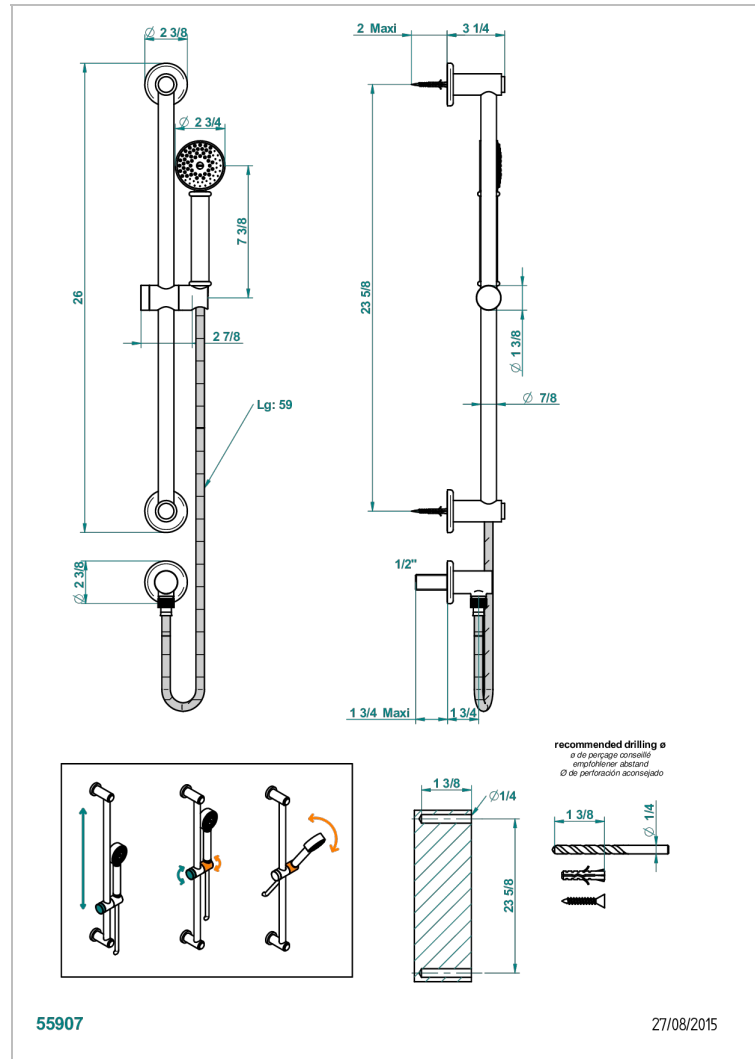

SAINT-GERMAIN WITH LEVER

G7D-58

Wall mounted stylised handshower, sidebar, hose, hook and elbow

55907

27/08/2015

CHARACTERISTIC

- Saint-germain with lever
- Wall mounted stylised handshower, sidebar, hose, hook and elbow

TECHNICAL SPECS

- Recommandé : 3 bars (max. 5 bars) - Advised : 43,5 psi (max. 72 psi)
- 9,5 l/min à 3 bars (2.5 gpm at 43.5 psi)

AVAILABLE FINITIONS

Antique nickel - H28
 Black ceram - D30
 Blush PVD - H62
 Brass color PVD - H49
 Brown bronze color PVD - F33
 Gold color PVD - H52