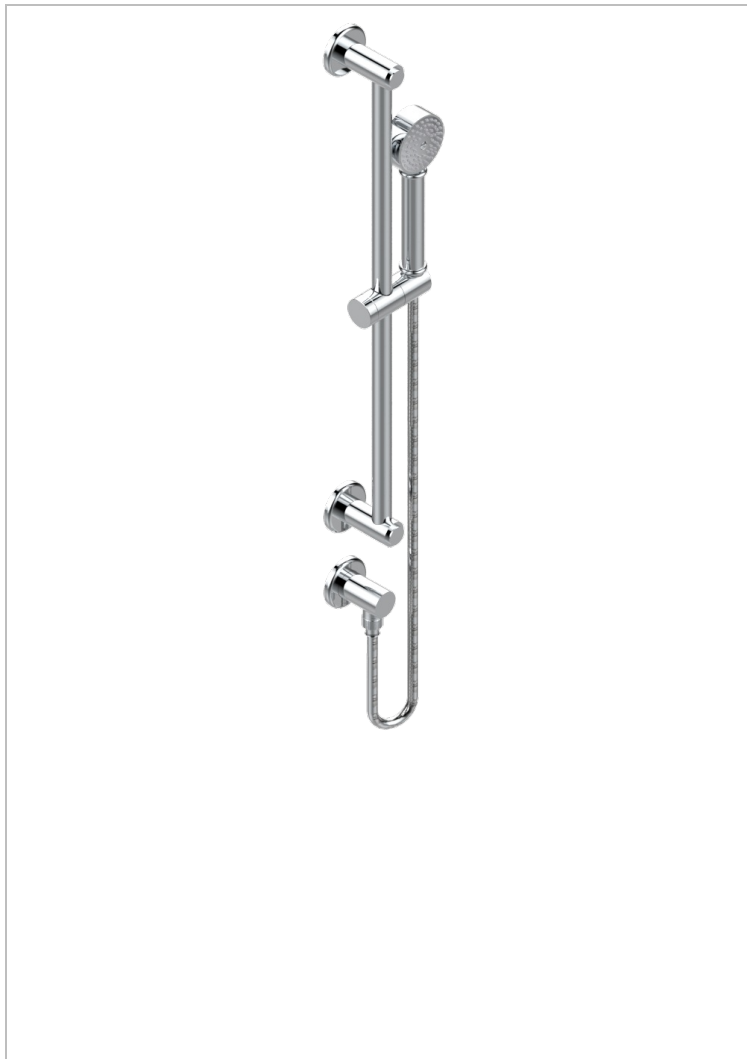

# SAINT-GERMAIN WITH LEVER

G7D-58

60厘米淋浴杆, 1/2"弯管, 1.5米软管和花洒

## 特色

- Saint-Germain with lever
- 60厘米淋浴杆, 1/2"弯管, 1.5米软管和花洒

## 可选饰面

Black ceram - D30  
Blush PVD - H62  
Graphite PVD - H64  
Matt Umber PVD - H67  
Matt blush PVD - H60  
Matt graphite PVD - H65

Natural smoked Brass - A13  
PVD哑光棕铜 - F34  
PVD哑光金 - H53  
PVD哑光铜 - H50  
PVD哑光镍 - H56  
PVD抛光铜 - H49