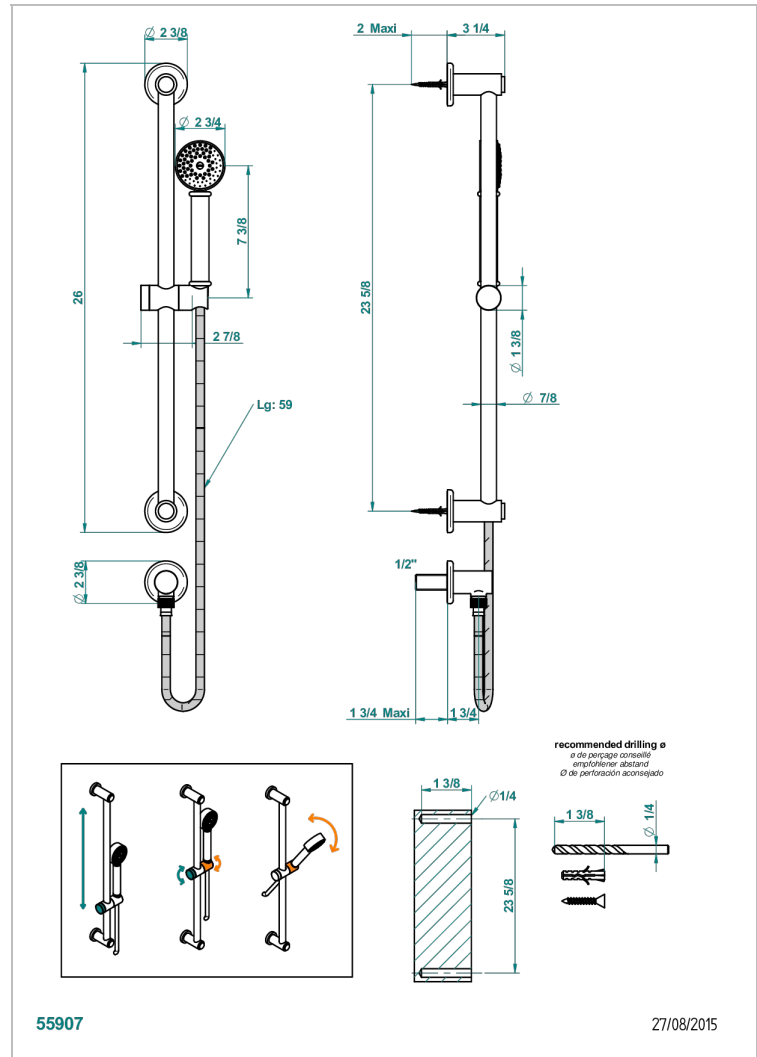

Wall mounted stylised handshower, sidebar, hose, hook and elbow

CHARACTERISTIC

- Saint-germain
- Wall mounted stylised handshower, sidebar, hose, hook and elbow

TECHNICAL SPECS

- Recommandé : 3 bars (max. 5 bars) - Advised : 43,5 psi (max. 72 psi)
- 9,5 l/min à 3 bars (2.5 gpm at 43.5 psi)

AVAILABLE FINITIONS

Antique nickel - H28
Black ceram - D30
Blush PVD - H62
Brass color PVD - H49
Brown bronze color PVD - F33
Gold color PVD - H52

Graphite PVD - H64
Lacquered light bronze - D01
Matt Umber PVD - H67
Matt blush PVD - H60
Matt brass color PVD - H50
Matt brown bronze color PVD - F34