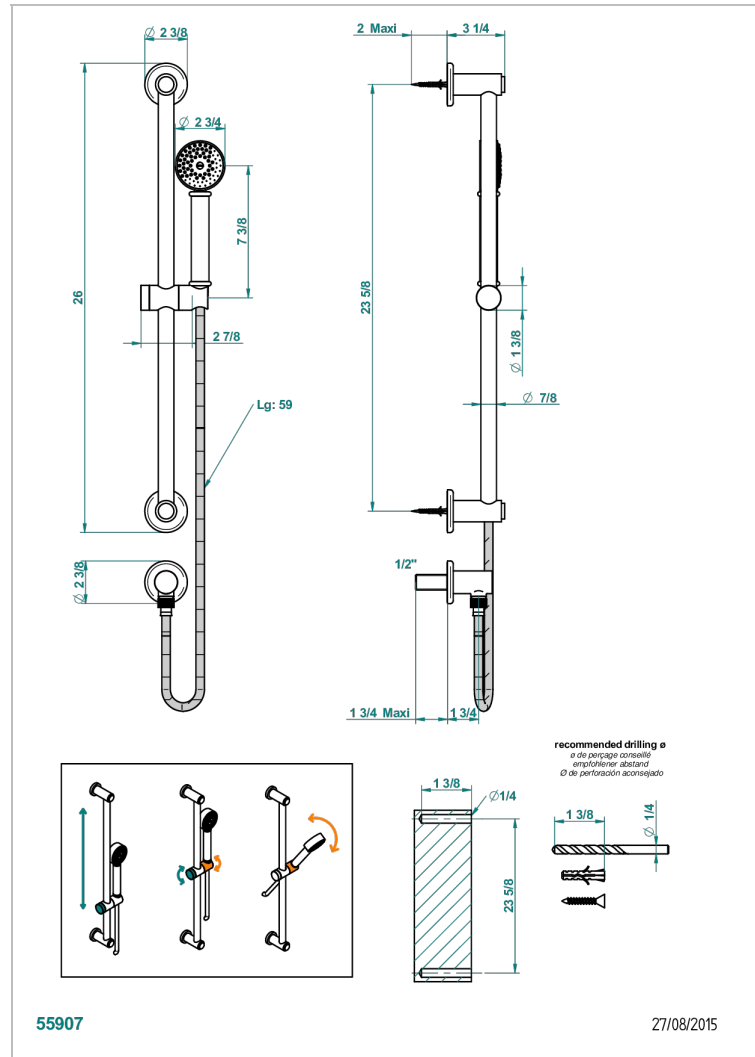

Wall mounted stylised handshower, sidebar, hose, hook and elbow

## CHARACTERISTIC

- Saint-germain
- Wall mounted stylised handshower, sidebar, hose, hook and elbow

## TECHNICAL SPECS

- Recommandé : 3 bars (max. 5 bars) - Advised : 43,5 psi (max. 72 psi)
- 9,5 l/min à 3 bars (2.5 gpm at 43.5 psi)