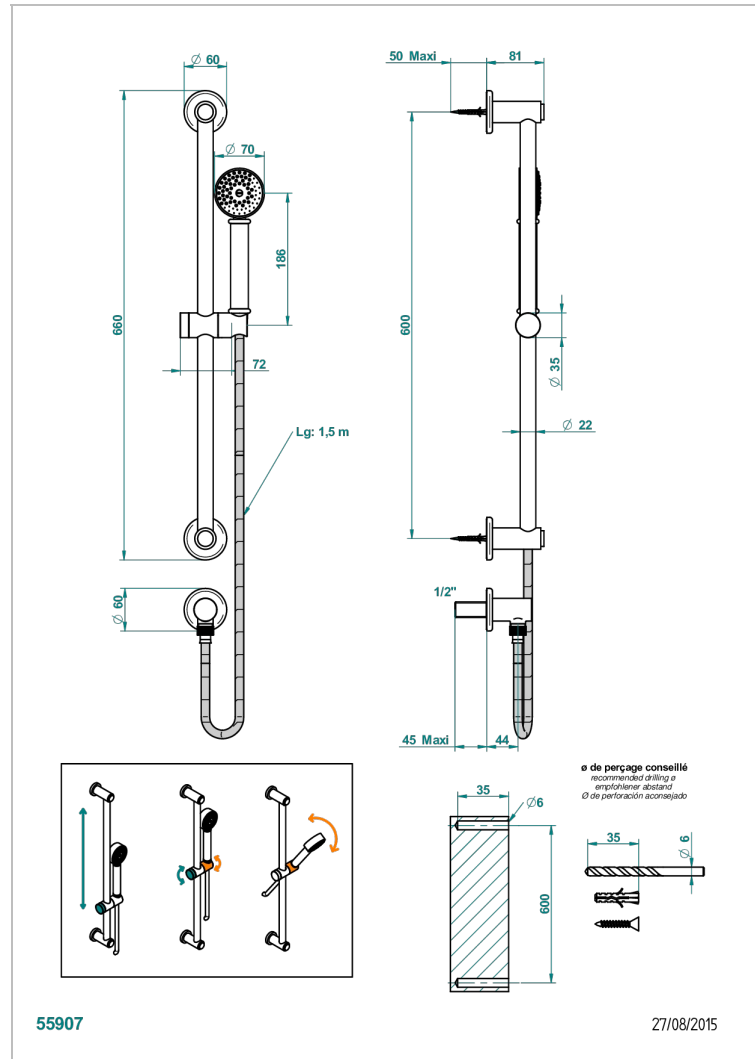

BEAUBOURG WITH LEVER

G7B-58

Wall mounted stylised handshower, sidebar, hose, hook and elbow

CHARACTERISTIC

- Beaubourg with lever
- Wall mounted stylised handshower, sidebar, hose, hook and elbow

TECHNICAL SPECS

- Recommandé : 3 bars (max. 5 bars) - Advised : 43,5 psi (max. 72 psi)
- 9,5 l/min à 3 bars (2.5 gpm at 43.5 psi)

AVAILABLE FINITIONS

Antique nickel - H28
Black ceram - D30
Blush PVD - H62
Brass color PVD - H49
Brown bronze color PVD - F33
Gold color PVD - H52