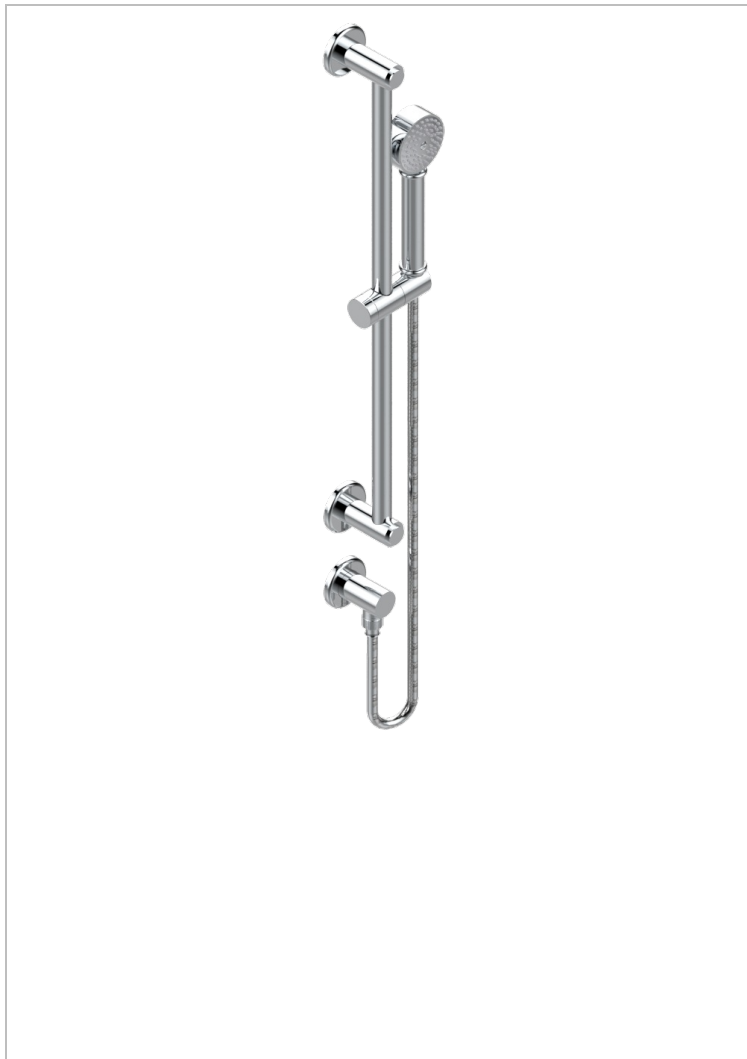

BEAUBOURG WITH LEVER

G7B-58

Wall mounted stylised handshower, sidebar, hose, hook and elbow

CHARACTERISTIC

- Beaubourg with lever
- Wall mounted stylised handshower, sidebar, hose, hook and elbow

TECHNICAL SPECS

- Recommandé : 3 bars (max. 5 bars) - Advised : 43,5 psi (max. 72 psi)
- 9,5 l/min à 3 bars (2.5 gpm at 43.5 psi)

AVAILABLE FINITIONS

Antique nickel - H28
Black ceram - D30
Blush PVD - H62
Brass color PVD - H49
Brown bronze color PVD - F33
Gold color PVD - H52

Graphite PVD - H64
Lacquered light bronze - D01
Matt Umber PVD - H67
Matt blush PVD - H60
Matt brass color PVD - H50
Matt brown bronze color PVD - F34

Matt chrome - C02
Matt gold - F07
Matt gold color PVD - H53
Matt graphite PVD - H65
Matt nickel (color finish) - C01
Matt nickel color PVD - H56

Natural smoked Brass - A13
Nickel color PVD - H55
Polished chrome (color finish) - A02
Polished chrome / Polished gold (color finish) - G02
Polished gold (color finish) - F01
Polished nickel - B01

Soft gold - F30
Soft matt gold - F31
Umber PVD - H66