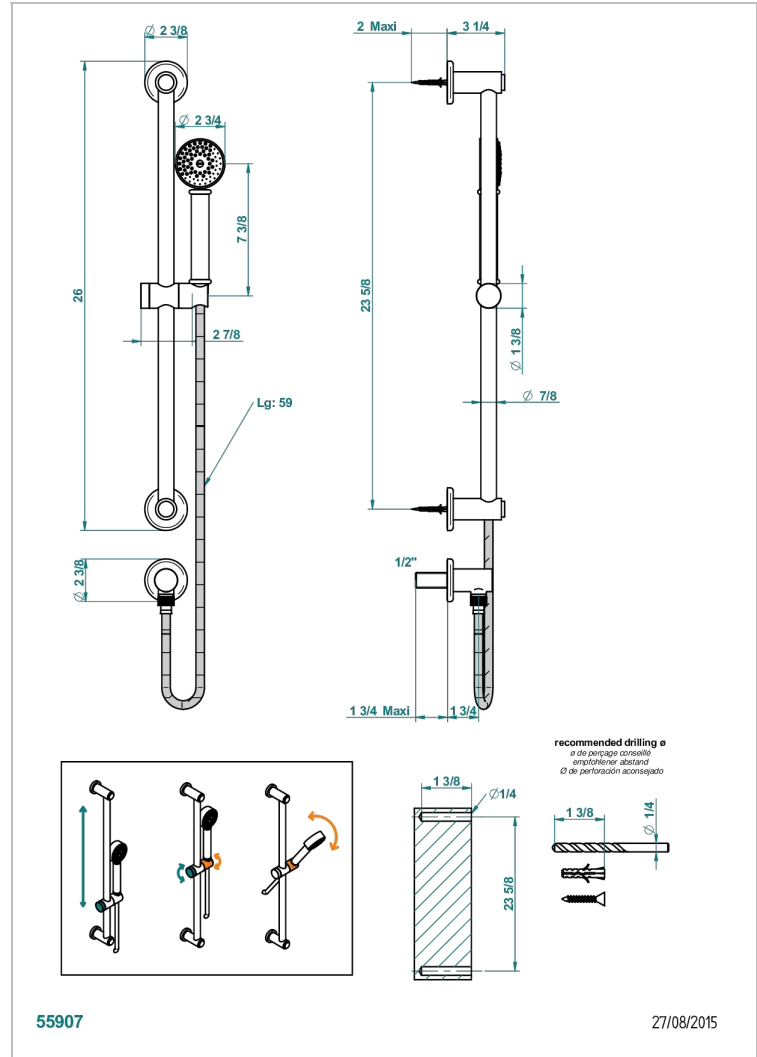

BEAUBOURG WITH LEVER

G7B-58

Wall mounted stylised handshower, sidebar, hose, hook and elbow

55907

27/08/2015

CHARACTERISTIC

- Beaubourg with lever
- Wall mounted stylised handshower, sidebar, hose, hook and elbow

TECHNICAL SPECS

- Recommandé : 3 bars (max. 5 bars) - Advised : 43,5 psi (max. 72 psi)
- 9,5 l/min à 3 bars (2.5 gpm at 43.5 psi)

AVAILABLE FINITIONS

Antique nickel - H28
 Black ceram - D30
 Blush PVD - H62
 Brass color PVD - H49
 Brown bronze color PVD - F33
 Gold color PVD - H52