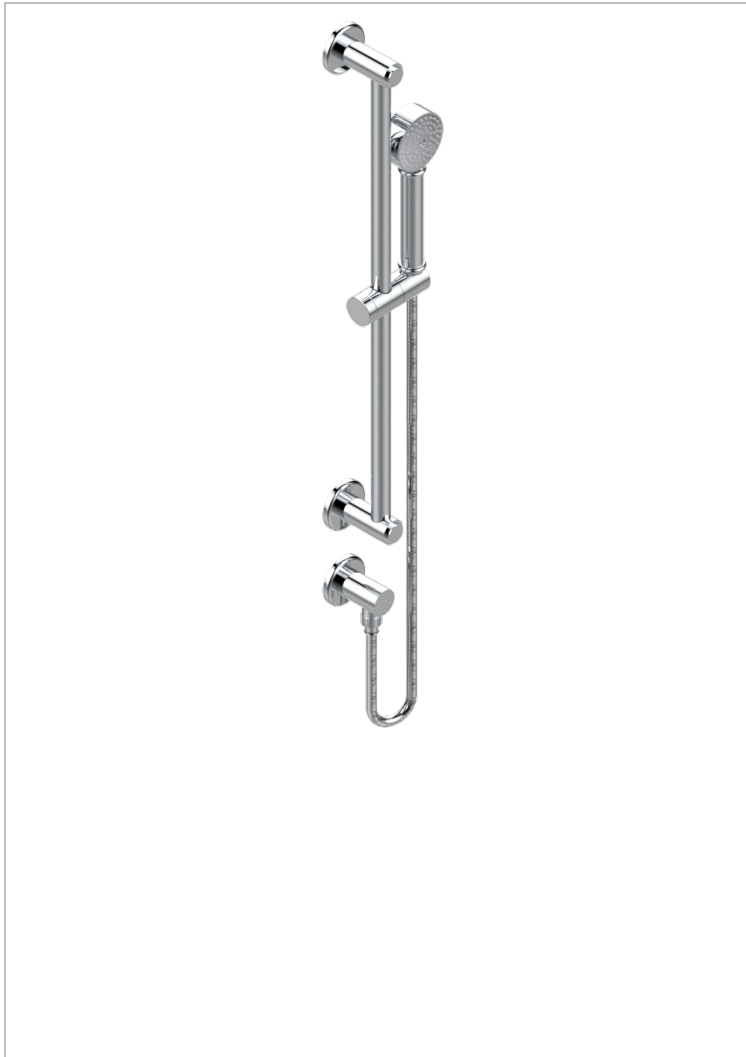

# BEAUBOURG WITH LEVER

G7B-58

Wall mounted stylised handshower, sidebar, hose, hook and elbow

## CHARACTERISTIC

- Beaubourg with lever
- Wall mounted stylised handshower, sidebar, hose, hook and elbow

## AVAILABLE FINITIONS

Antique nickel - H28  
Black ceram - D30  
Blush PVD - H62  
Brass color PVD - H49  
Brown bronze color PVD - F33  
Gold color PVD - H52

Graphite PVD - H64  
Lacquered light bronze - D01  
Matt Umber PVD - H67  
Matt blush PVD - H60  
Matt brass color PVD - H50  
Matt brown bronze color PVD - F34