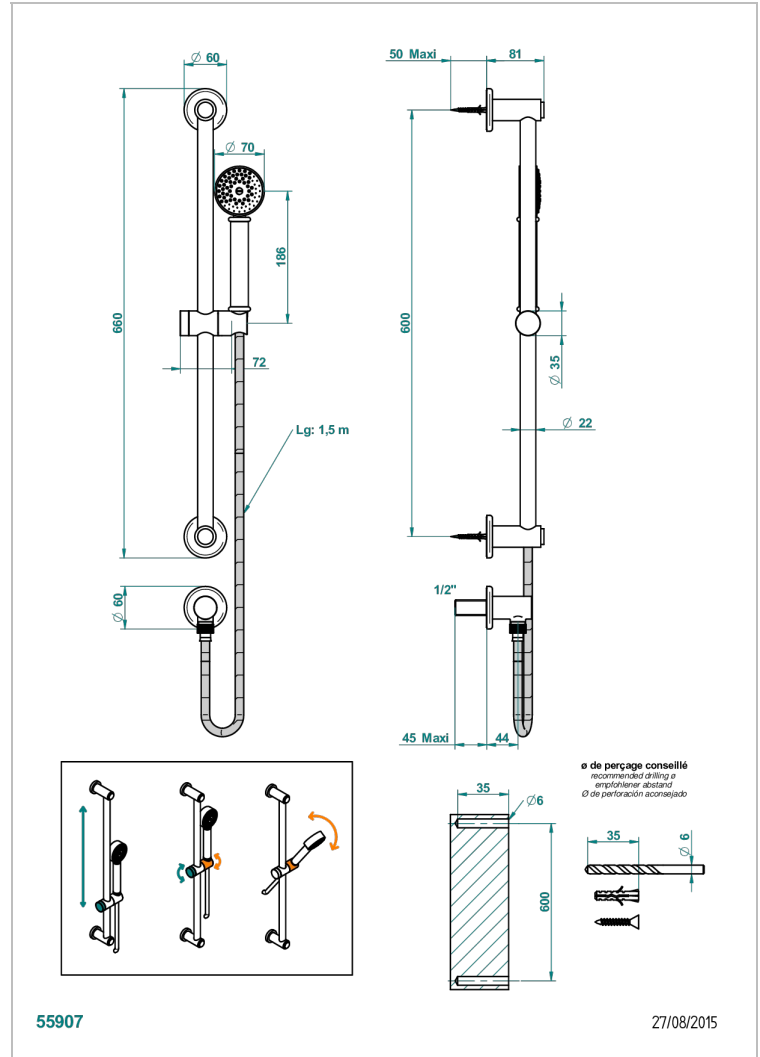

# BEAUBOURG WITH LEVER

G7B-58

Wall mounted stylised handshower, sidebar, hose, hook and elbow

## CHARACTERISTIC

- Beaubourg with lever
- Wall mounted stylised handshower, sidebar, hose, hook and elbow

## TECHNICAL SPECS

- Recommandé : 3 bars (max. 5 bars) - Advised : 43,5 psi (max. 72 psi)
- 9,5 l/min à 3 bars (2.5 gpm at 43.5 psi)