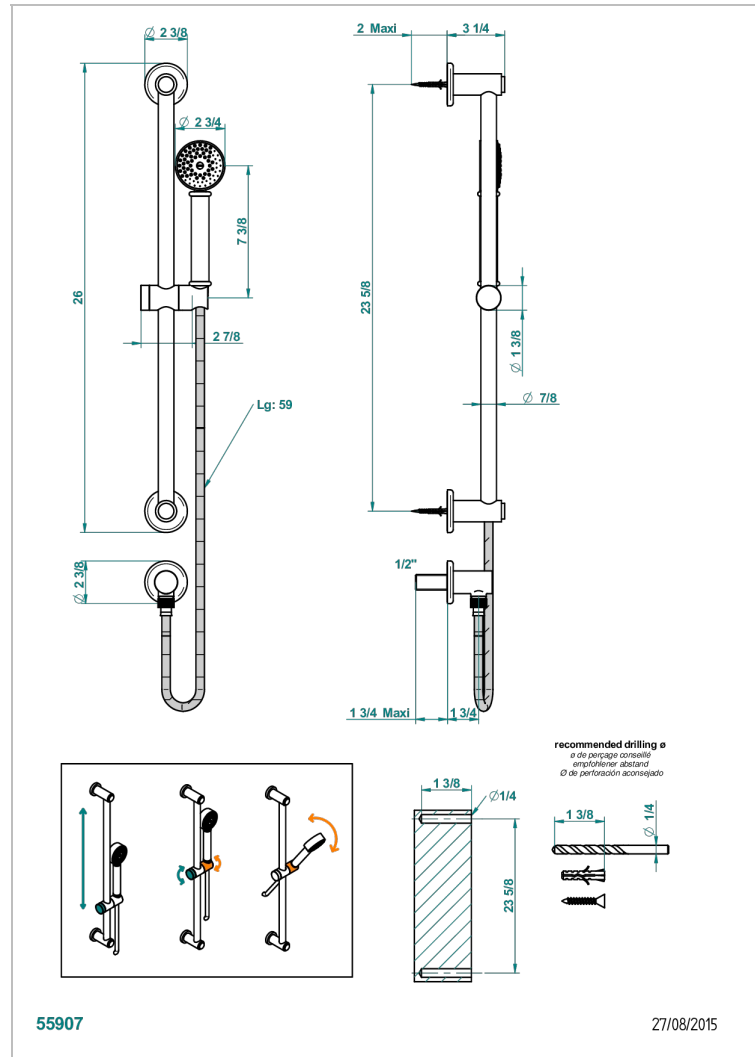

# BEAUBOURG WITH LEVER

G7B-58

Wall mounted stylised handshower, sidebar, hose, hook and elbow

## CHARACTERISTIC

- Beaubourg with lever
- Wall mounted stylised handshower, sidebar, hose, hook and elbow

## TECHNICAL SPECS

- Recommandé : 3 bars (max. 5 bars) - Advised : 43,5 psi (max. 72 psi)
- 9,5 l/min à 3 bars (2.5 gpm at 43.5 psi)