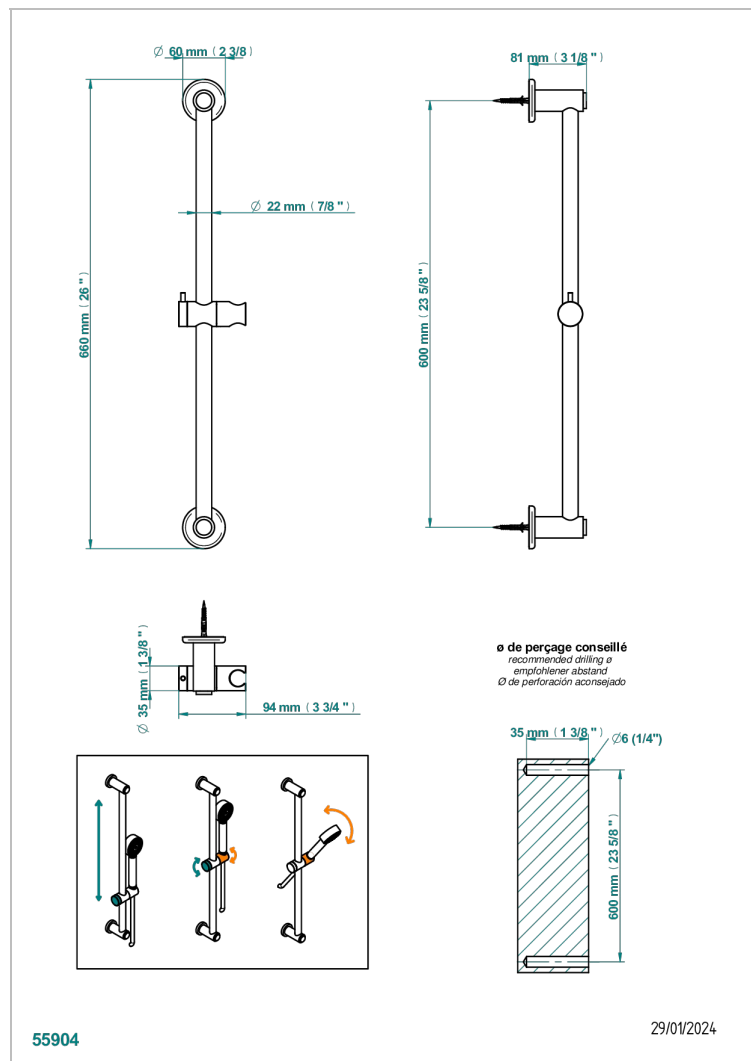

# CLUB SAINT-GERMAIN WITH LEVER HANDLES

G7J-258

60 cm SLIDE BAR AND HOOK

## CHARACTERISTIC

- Club Saint-Germain with lever handles
- 60 cm SLIDE BAR AND HOOK