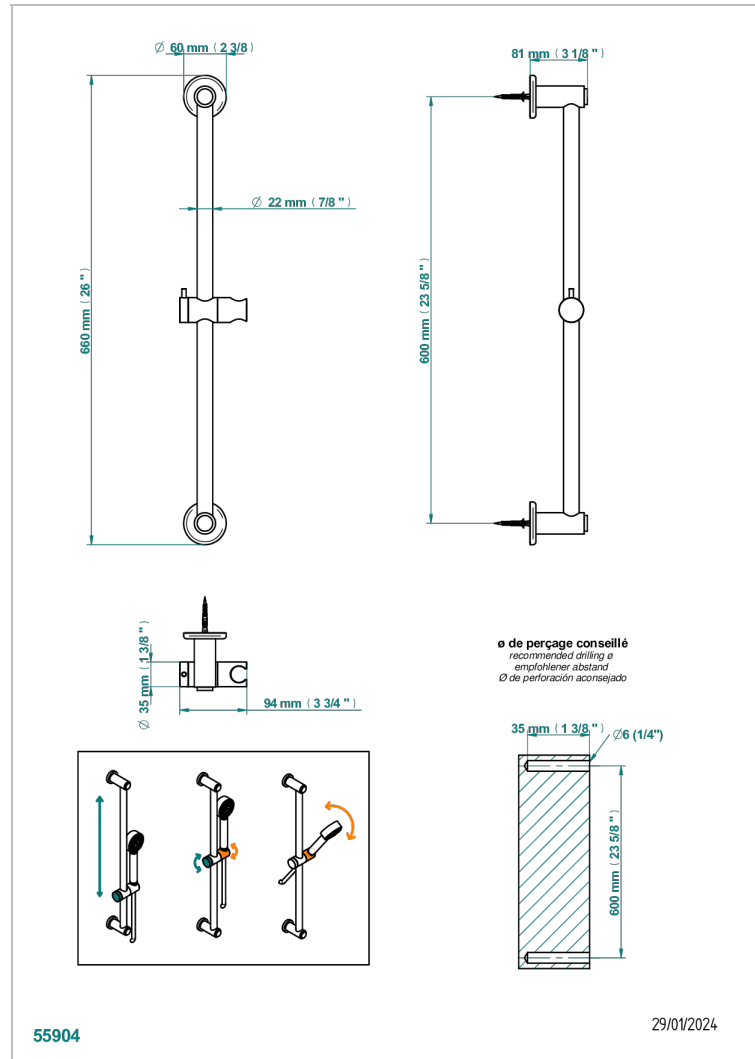

CLUB SAINT-GERMAIN WITH LEVER

G7J-258

Slide bar and hook

THG[®]
PARIS

CHARACTERISTIC

- Club Saint-Germain with lever
- Slide bar and hook

AVAILABLE FINITIONS

Antique nickel - H28
Black ceram - D30
Blush PVD - H62
Brass color PVD - H49
Brown bronze color PVD - F33
Gold color PVD - H52