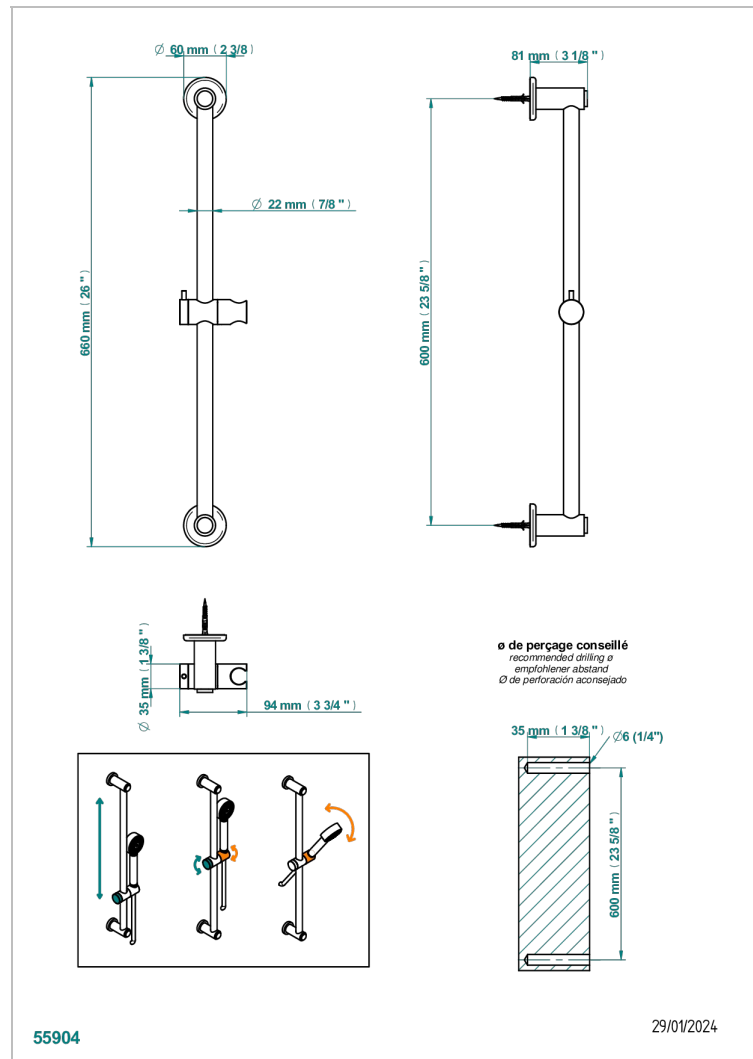

# SAINT-GERMAIN WITH LEVER HANDLES

G7D-258

60 cm SLIDE BAR AND HOOK

THG<sup>®</sup>  
PARIS

## CHARACTERISTIC

- Saint-germain with lever handles
- 60 cm SLIDE BAR AND HOOK