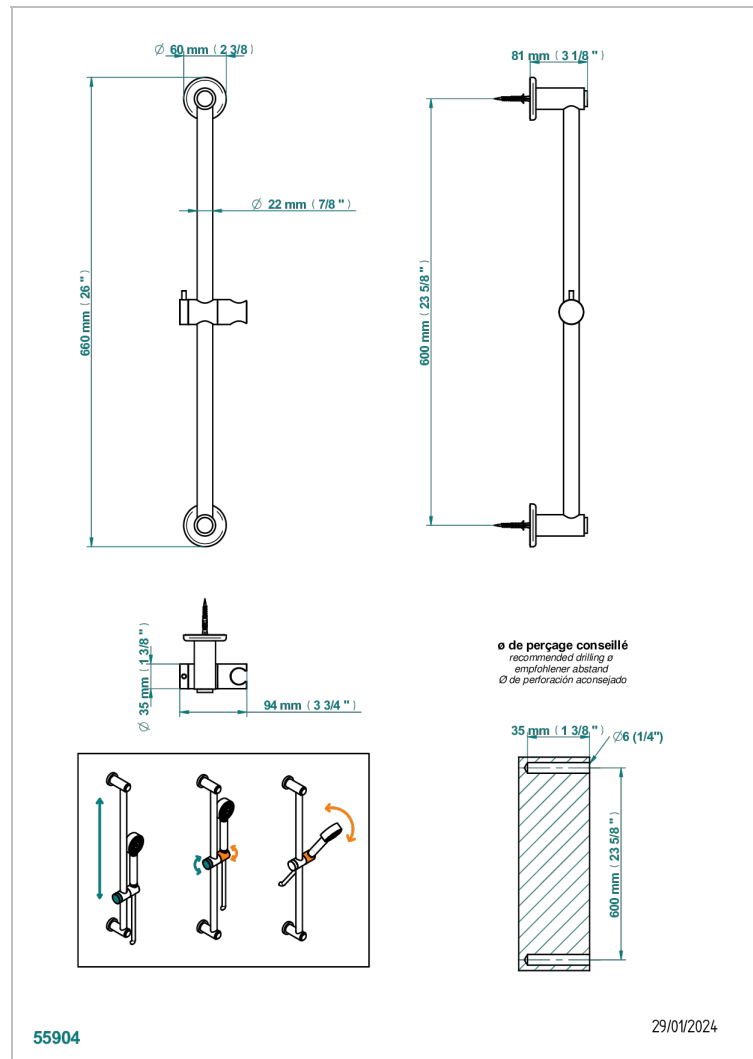

SAINT-GERMAIN WITH LEVER

G7D-258

Slide bar and hook

THG[®]
PARIS

CHARACTERISTIC

- Saint-germain with lever
- Slide bar and hook

AVAILABLE FINITIONS

Antique nickel - H28
Black ceram - D30
Blush PVD - H62
Brass color PVD - H49
Brown bronze color PVD - F33
Gold color PVD - H52