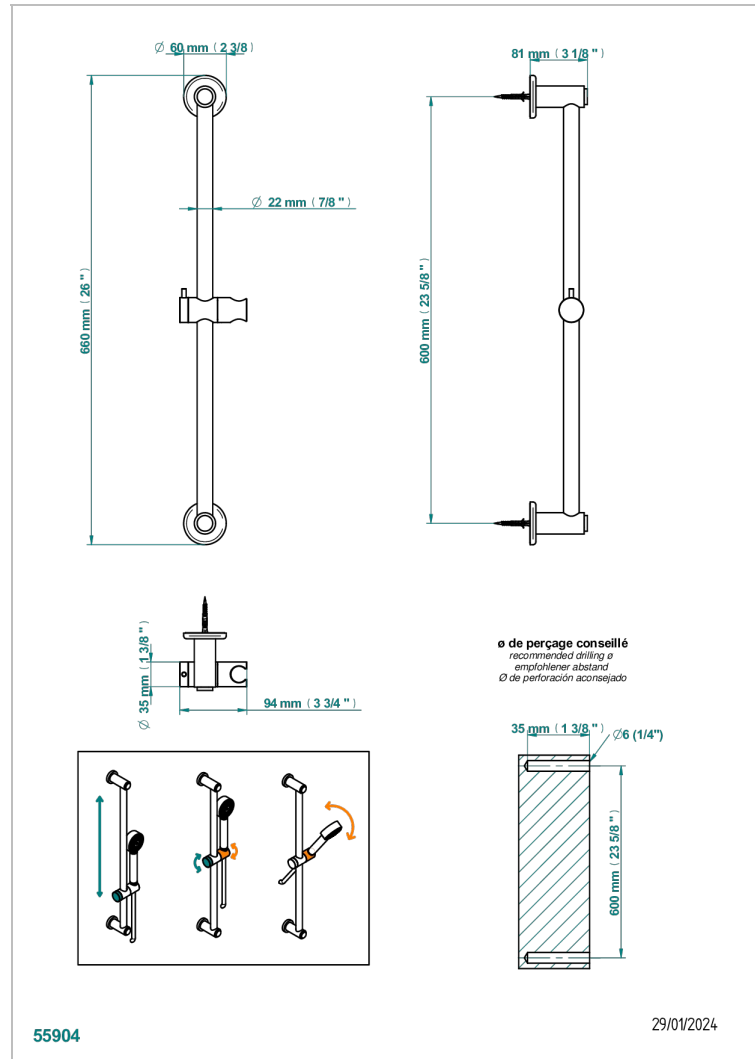

SAINT-GERMAIN WITH LEVER

G7D-258

Slide bar and hook

THG[®]
PARIS

CHARACTERISTIC

- Saint-germain with lever
- Slide bar and hook

AVAILABLE FINITIONS

Antique nickel - H28
Black ceram - D30
Blush PVD - H62
Brass color PVD - H49
Brown bronze color PVD - F33
Gold color PVD - H52