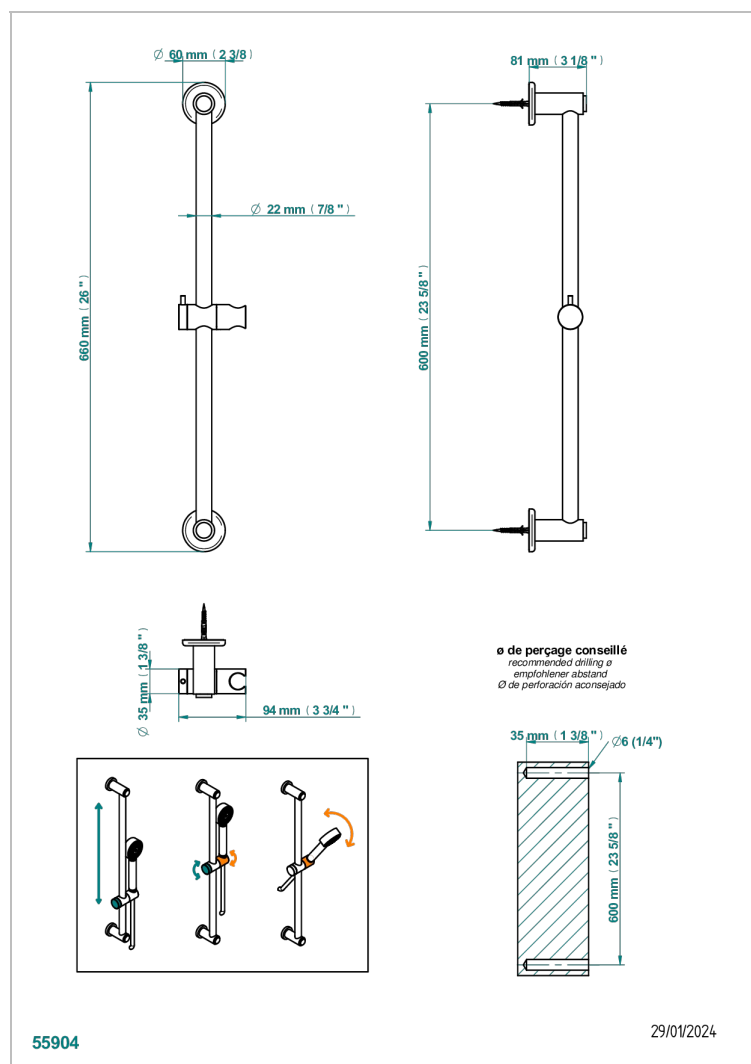

# SAINT-GERMAIN WITH LEVER

G7D-258

带标度尺升降杆

## 特色

- Saint-Germain with lever
- 带标度尺升降杆