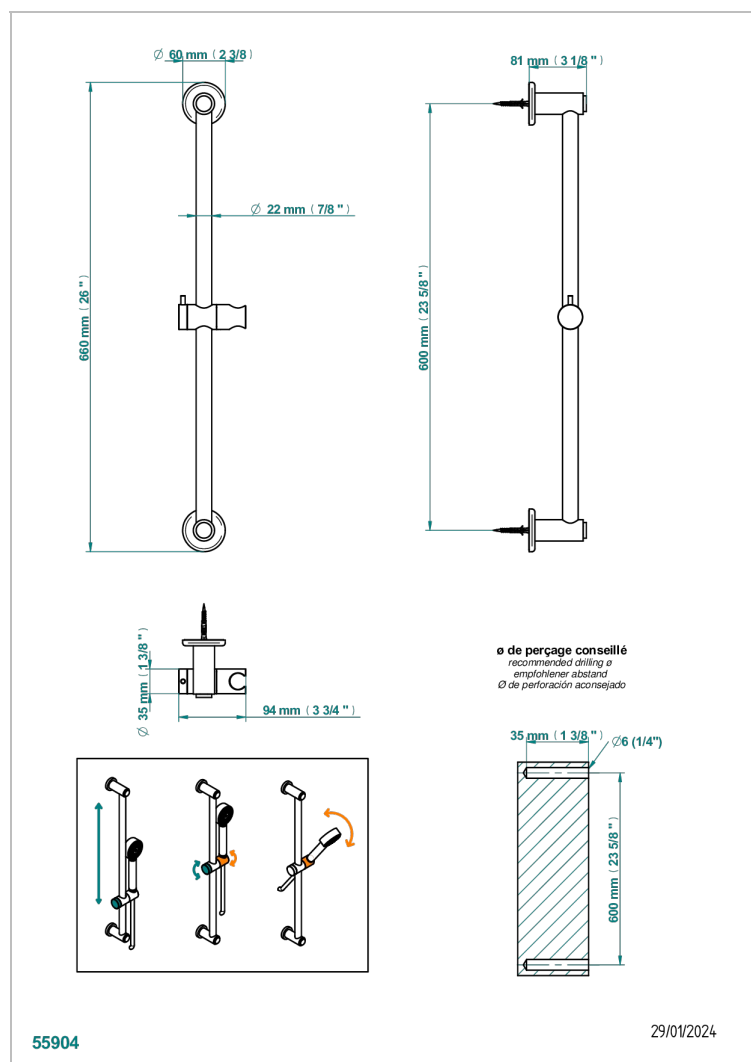

# BEAUBOURG WITH LEVER HANDLES

G7B-258

60 cm SLIDE BAR AND HOOK

## CHARACTERISTIC

- Beaubourg with lever handles
- 60 cm SLIDE BAR AND HOOK