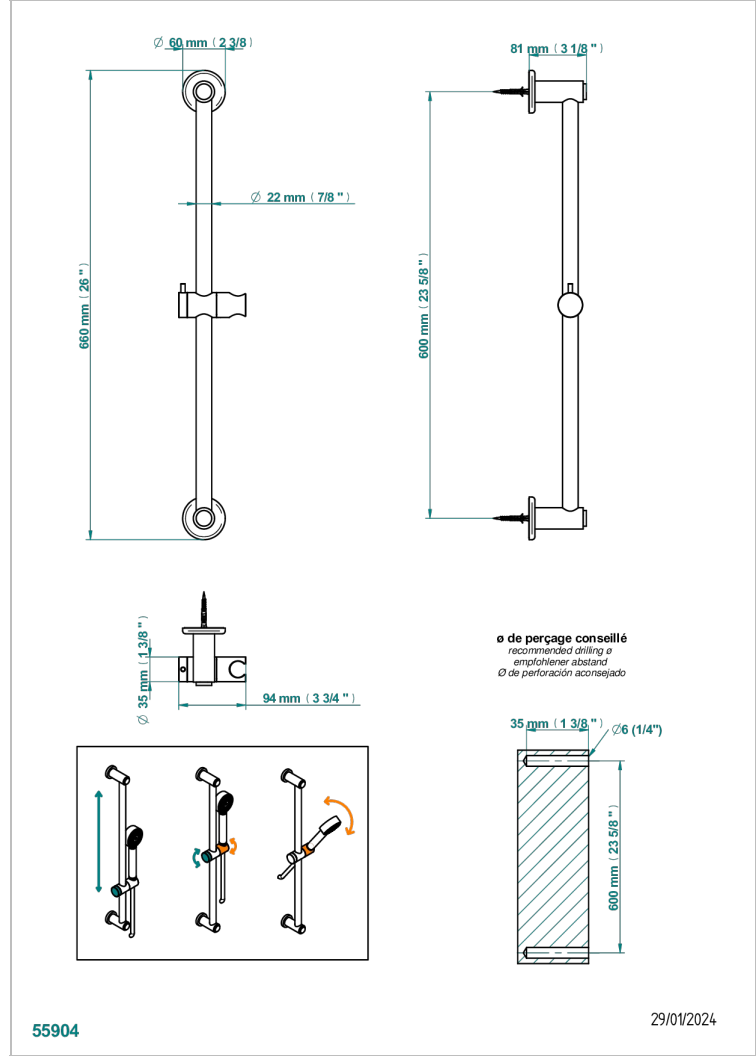

# BEAUBOURG WITH LEVER

G7B-258

Slide bar and hook

## CHARACTERISTIC

- Beaubourg with lever
- Slide bar and hook