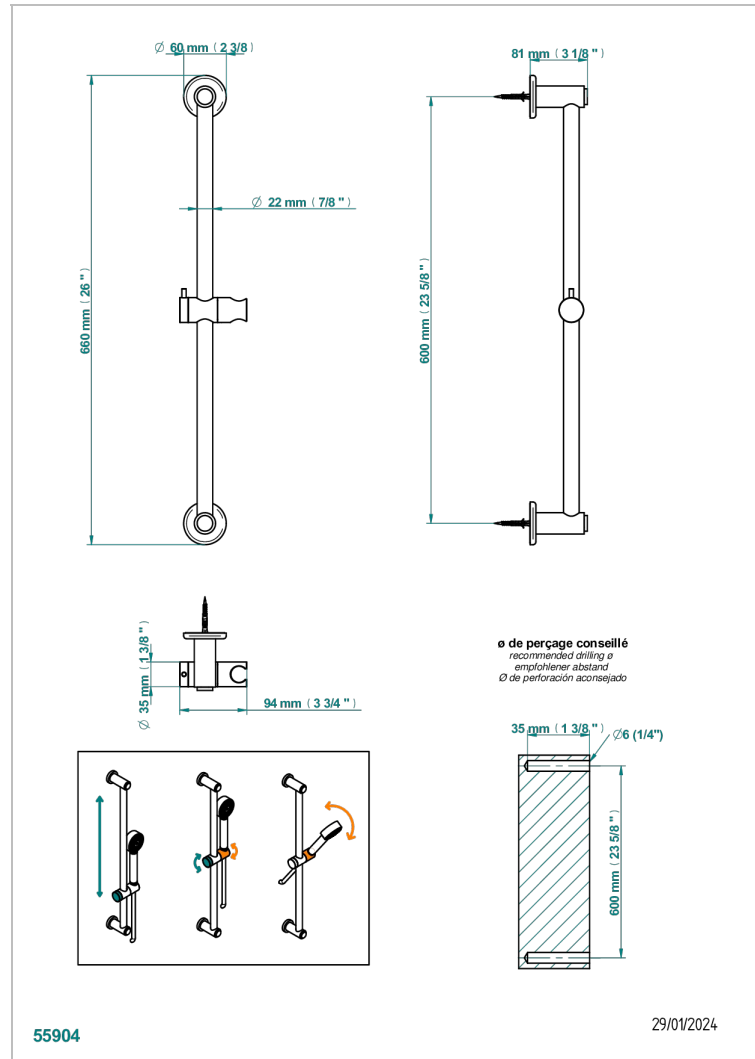

BEAUBOURG WITH LEVER

G7B-258

Slide bar and hook

CHARACTERISTIC

- Beaubourg with lever
- Slide bar and hook

AVAILABLE FINITIONS

Antique nickel - H28
Black ceram - D30
Blush PVD - H62
Brass color PVD - H49
Brown bronze color PVD - F33
Gold color PVD - H52