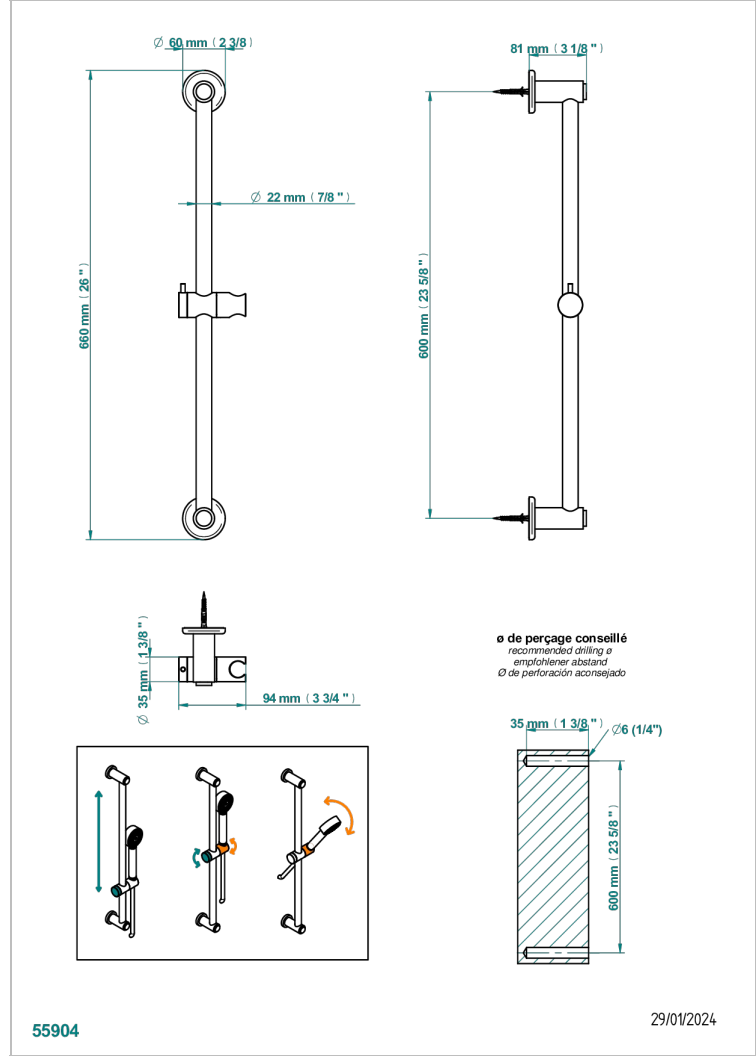

BEAUBOURG WITH LEVER

G7B-258

带标度尺升降杆

THG[®]
PARIS

特色

- Beaubourg with lever
- 带标度尺升降杆

可选饰面

Black ceram - D30
Blush PVD - H62
Graphite PVD - H64
Matt Umber PVD - H67
Matt blush PVD - H60
Matt graphite PVD - H65

抛光镍 - B01
浅金 - F30
漆面铜 - D01