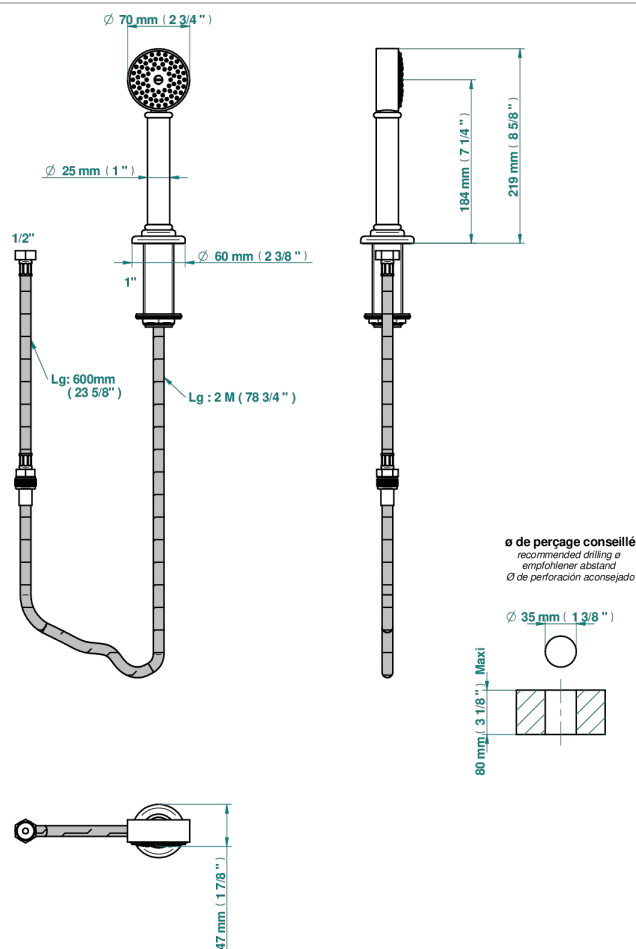

SAINT-GERMAIN WITH LEVER HANDLES

G7D-60A

Deck mounted hand shower, with hose

55900

17/09/2019

CHARACTERISTIC

- ACS : 20ACCLY558

TECHNICAL SPECS

- Recommandé : 3 bars (max. 5 bars) - Advised : 43,5 psi (max. 72 psi)
- 9,5 l/min à 3 bars (2.5 gpm at 43.5 psi)

STANDARDS

AVAILABLE FINITIONS

Black ceram - D30
 Blush PVD - H62
 Brass color PVD - H49
 Brown bronze color PVD - F33
 Chrome polished - A02
 Chrome polished / gold polished - G02

Matt nickel (American satin) - C01
 Matt nickel color PVD - H56
 Natural smoked Brass - A13
 Nickel antique / Sovereign - H28
 Nickel color PVD - H55
 Nickel polished - B01

Soft gold - F30
 Soft matt gold - F31
 Umber PVD - H66