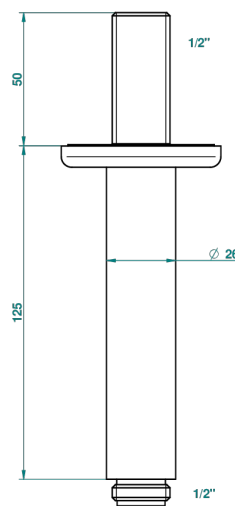

SAINT-GERMAIN WITH LEVER

G7D-82V

Vertical shower arm, 1/2"

THG[®]
PARIS

55895

02/03/2015

CHARACTERISTIC

- Saint-germain with lever
- Vertical shower arm, 1/2"