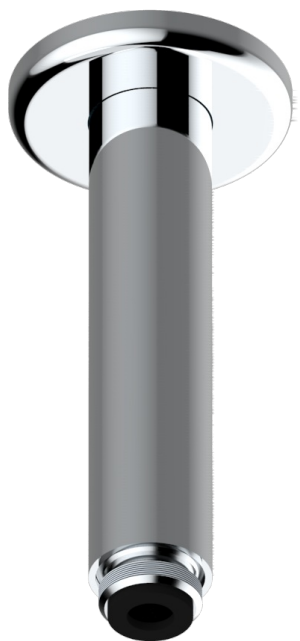

SAINT-GERMAIN WITH LEVER

G7D-82V

Vertical shower arm, 1/2"

THG[®]
PARIS

55895

02/03/2015

CHARACTERISTIC

- Saint-germain with lever
- Vertical shower arm, 1/2"

AVAILABLE FINITIONS

Antique nickel - H28
Black ceram - D30
Blush PVD - H62
Brass color PVD - H49
Brown bronze color PVD - F33
Gold color PVD - H52

Graphite PVD - H64
Lacquered light bronze - D01
Matt Umber PVD - H67
Matt blush PVD - H60
Matt brass color PVD - H50
Matt brown bronze color PVD - F34

Matt chrome - C02
Matt gold - F07
Matt gold color PVD - H53
Matt graphite PVD - H65
Matt nickel (color finish) - C01
Matt nickel color PVD - H56

Natural smoked Brass - A13
Nickel color PVD - H55
Polished chrome (color finish) - A02
Polished chrome / Polished gold (color finish) - G02
Polished gold (color finish) - F01
Polished nickel - B01

Soft gold - F30
Soft matt gold - F31
Umber PVD - H66