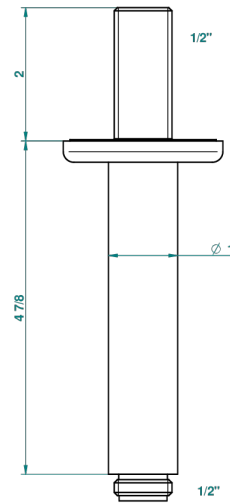

SAINT-GERMAIN WITH LEVER

G7D-82V

Vertical shower arm, 1/2"

THG[®]
PARIS

55895

02/03/2015

CHARACTERISTIC

- Saint-germain with lever
- Vertical shower arm, 1/2"