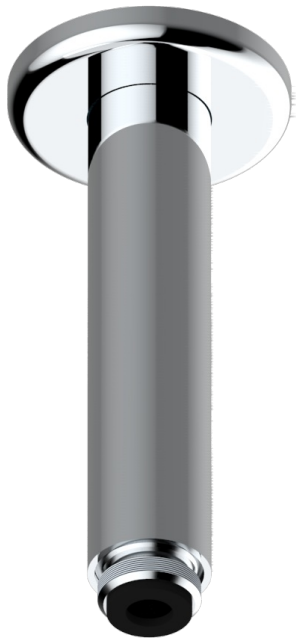

SAINT-GERMAIN WITH LEVER

G7D-82V

Vertical shower arm, 1/2"

THG[®]
PARIS

55895

02/03/2015

CHARACTERISTIC

- Saint-germain with lever
- Vertical shower arm, 1/2"

AVAILABLE FINITIONS

Antique nickel - H28
Black ceram - D30
Blush PVD - H62
Brass color PVD - H49
Brown bronze color PVD - F33
Gold color PVD - H52

Graphite PVD - H64
Lacquered light bronze - D01
Matt Umber PVD - H67
Matt blush PVD - H60
Matt brass color PVD - H50
Matt brown bronze color PVD - F34

Matt chrome - C02
Matt gold - F07
Matt gold color PVD - H53
Matt graphite PVD - H65
Matt nickel (color finish) - C01
Matt nickel color PVD - H56

Natural smoked Brass - A13
Nickel color PVD - H55
Polished chrome (color finish) - A02
Polished chrome / Polished gold (color finish) - G02
Polished gold (color finish) - F01
Polished nickel - B01

Soft gold - F30
Soft matt gold - F31
Umber PVD - H66