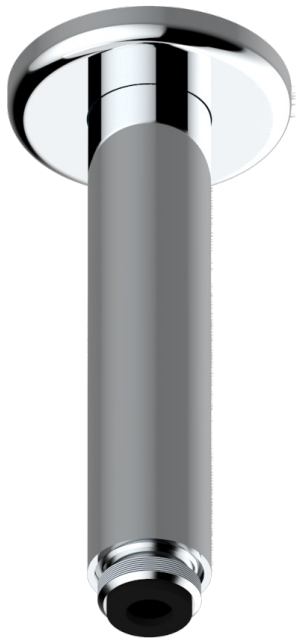

BEAUBOURG WITH LEVER

G7B-82V

Vertical shower arm, 1/2"

55895

02/03/2015

CHARACTERISTIC

- Beaubourg with lever
- Vertical shower arm, 1/2"

AVAILABLE FINITIONS

Antique nickel - H28
Black ceram - D30
Blush PVD - H62
Brass color PVD - H49
Brown bronze color PVD - F33
Gold color PVD - H52

Graphite PVD - H64
Lacquered light bronze - D01
Matt Umber PVD - H67
Matt blush PVD - H60
Matt brass color PVD - H50
Matt brown bronze color PVD - F34

Matt chrome - C02
Matt gold - F07
Matt gold color PVD - H53
Matt graphite PVD - H65
Matt nickel (color finish) - C01
Matt nickel color PVD - H56

Natural smoked Brass - A13
Nickel color PVD - H55
Polished chrome (color finish) - A02
Polished chrome / Polished gold (color finish) - G02
Polished gold (color finish) - F01
Polished nickel - B01

Soft gold - F30
Soft matt gold - F31
Umber PVD - H66