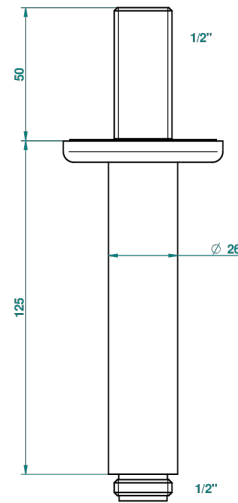

BEAUBOURG WITH LEVER

G7B-82V

Vertical shower arm, 1/2"

55895

02/03/2015

CHARACTERISTIC

- Beaubourg with lever
- Vertical shower arm, 1/2"

AVAILABLE FINITIONS