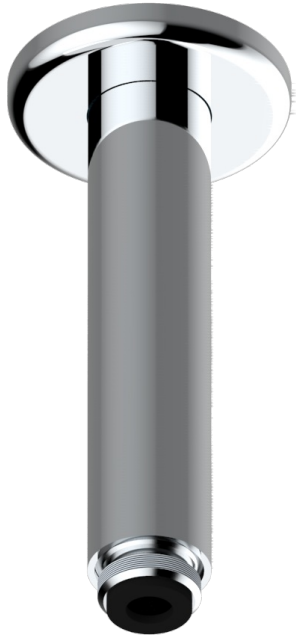

# BEAUBOURG WITH LEVER

G7B-82V

Vertical shower arm, 1/2"

55895

02/03/2015

## CHARACTERISTIC

- Beaubourg with lever
- Vertical shower arm, 1/2"

## AVAILABLE FINITIONS

Antique nickel - H28  
Black ceram - D30  
Blush PVD - H62  
Brass color PVD - H49  
Brown bronze color PVD - F33  
Gold color PVD - H52

Graphite PVD - H64  
Lacquered light bronze - D01  
Matt Umber PVD - H67  
Matt blush PVD - H60  
Matt brass color PVD - H50  
Matt brown bronze color PVD - F34

Matt chrome - C02  
Matt gold - F07  
Matt gold color PVD - H53  
Matt graphite PVD - H65  
Matt nickel (color finish) - C01  
Matt nickel color PVD - H56

Natural smoked Brass - A13  
Nickel color PVD - H55  
Polished chrome (color finish) - A02  
Polished chrome / Polished gold (color finish) - G02  
Polished gold (color finish) - F01  
Polished nickel - B01