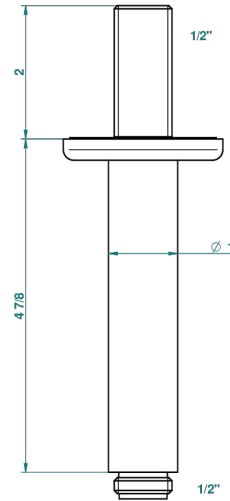

# BEAUBOURG WITH LEVER

G7B-82V

Vertical shower arm, 1/2"

55895

02/03/2015

## CHARACTERISTIC

- Beaubourg with lever
- Vertical shower arm, 1/2"