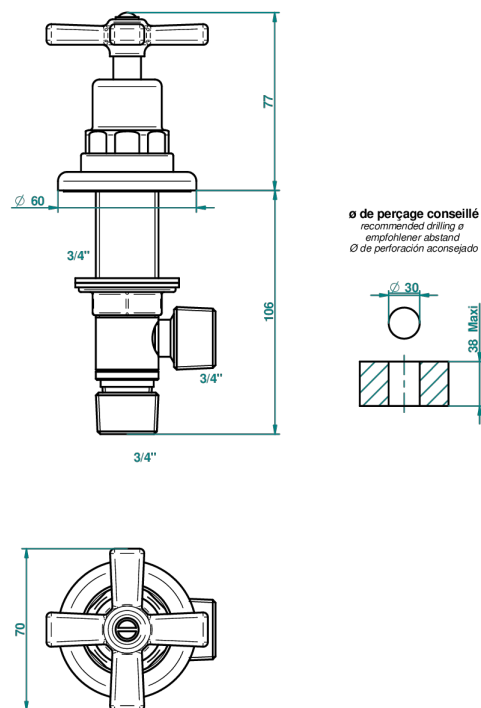

G7H-36

Rim mounted 3/4" valve

55894

04/03/2015

CHARACTERISTIC

- Club Saint-Germain
- Rim mounted 3/4" valve

AVAILABLE FINITIONS

Antique nickel - H28
 Black ceram - D30
 Blush PVD - H62
 Brass color PVD - H49
 Brown bronze color PVD - F33
 Gold color PVD - H52