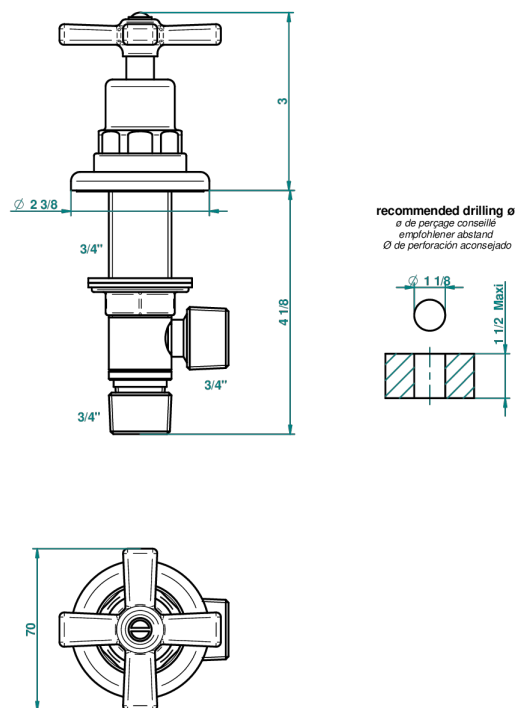

G7H-36

Rim mounted 3/4" valve

55894

04/03/2015

## CHARACTERISTIC

- Club Saint-Germain
- Rim mounted 3/4" valve