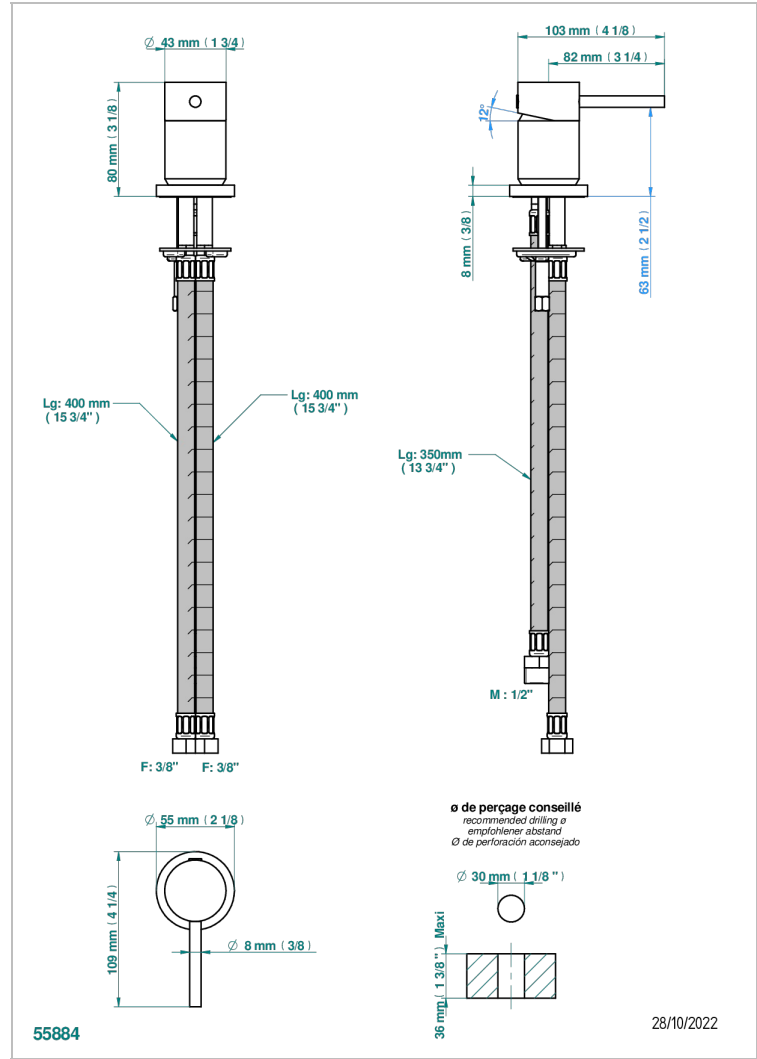

Rim mounted ceramic mixer

## CHARACTERISTIC

- NF : NF EN 817 - I - Chrome