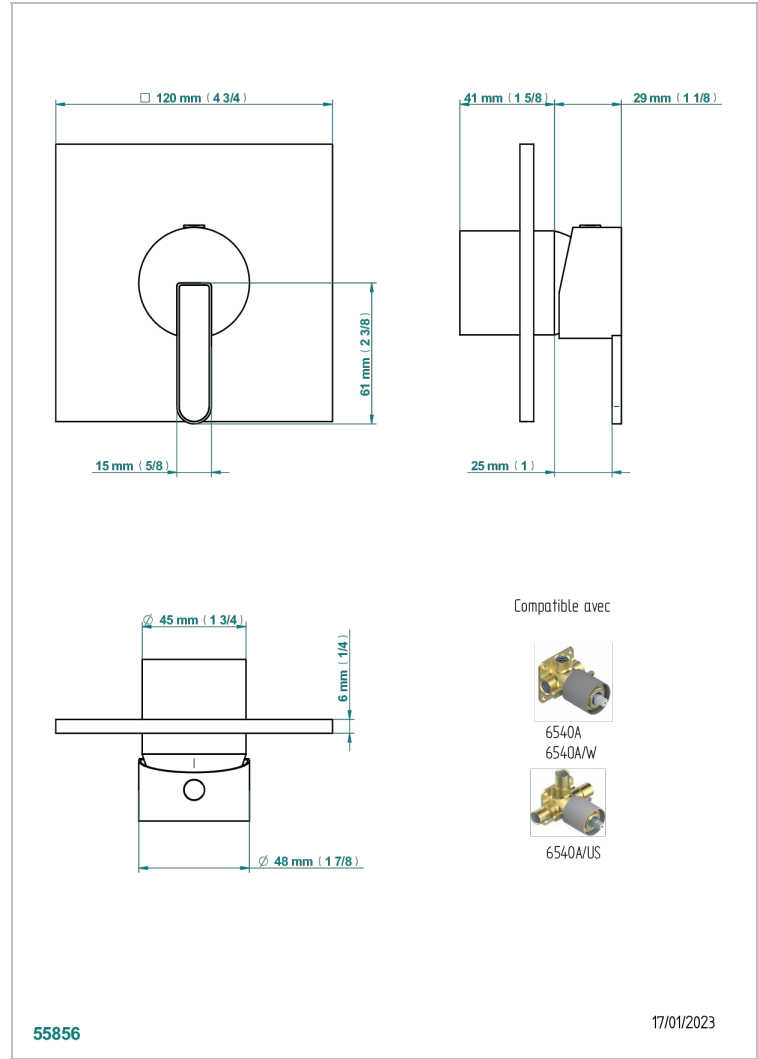

METAMORPHOSE CARBON

G6C-6540B

Wall shower mixer trim

THG[®]
PARIS

CHARACTERISTIC

- Métamorphose Carbon
- Wall shower mixer trim

RELATED SKU'S

- Ref. G00-6540A/US Built-in part for wall mounted flush fit shower mixer 2 inlets 1/2" -1 outlet 1/2" -US model