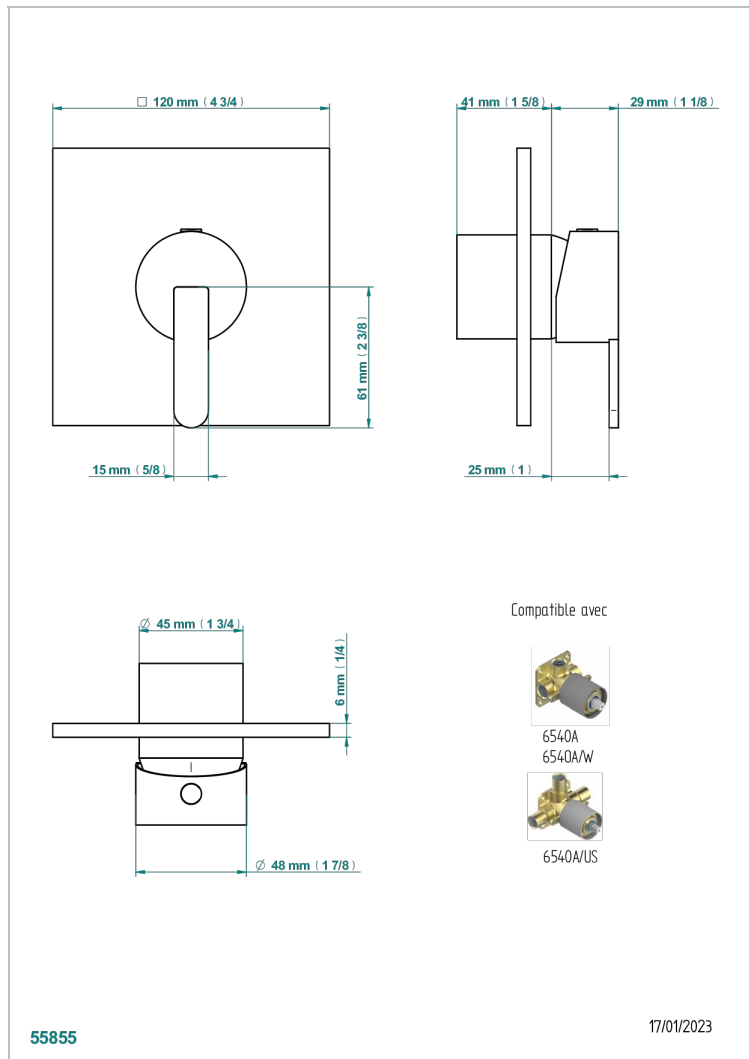

METAMORPHOSE WHITE CERAMIC

G6E-6540B

Wall shower mixer trim

THG
PARIS

CHARACTERISTIC

- Métamorphose White Ceramic
- Wall shower mixer trim

RELATED SKU'S

- Ref. G00-6540A/US Built-in part for wall mounted flush fit shower mixer 2 inlets 1/2" -1 outlet 1/2" -US model