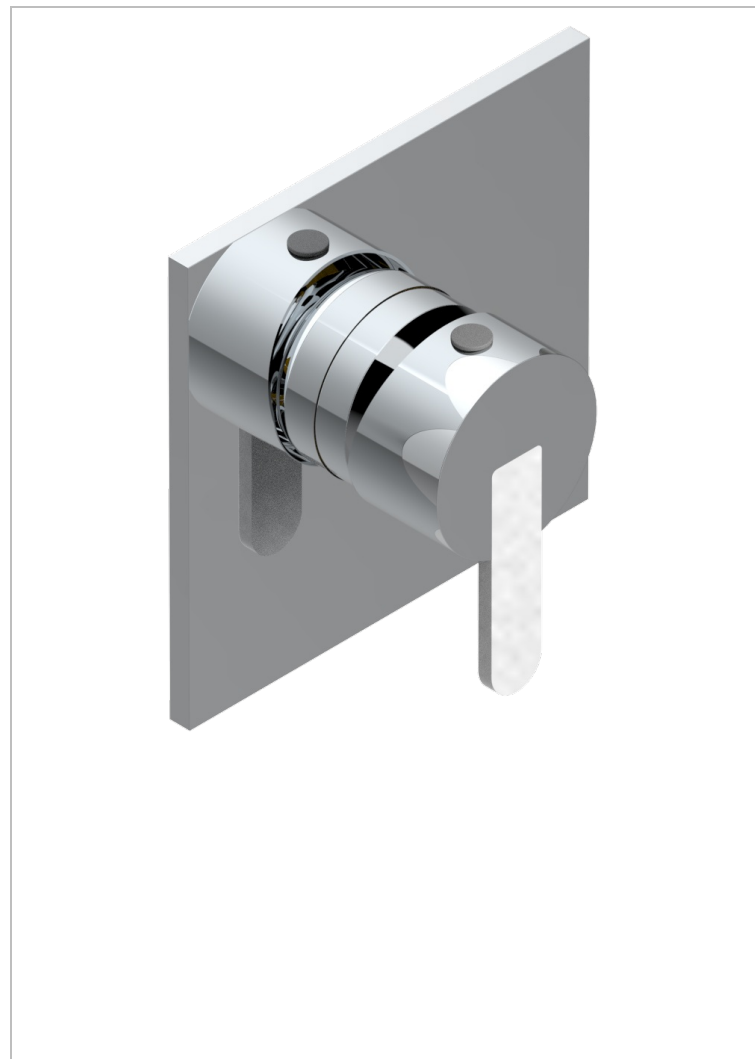

METAMORPHOSE WHITE CERAMIC

G6E-6540B

Wall shower mixer trim

THG
PARIS

CHARACTERISTIC

- Métamorphose White Ceramic
- Wall shower mixer trim

RELATED SKU'S

- Ref. G00-6540A/US Built-in part for wall mounted flush fit shower mixer 2 inlets 1/2" -1 outlet 1/2" -US model

AVAILABLE FINITIONS

Black ceram - D30
Blush PVD - H62
Brass color PVD - H49
Brown bronze color PVD - F33
Chrome polished - A02
Copper antique matt, coated - H07

Gold color PVD - H52
Gold mat - F07
Gold polished - F01
Graphite PVD - H64
Light coated bronze - D01
Matt Umber PVD - H67

Matt blush PVD - H60
Matt brass color PVD - H50
Matt brown bronze color PVD - F34
Matt chrome (American satin) - C02
Matt gold color PVD - H53
Matt graphite PVD - H65

Matt nickel (American satin) - C01
Matt nickel color PVD - H56
Nickel antique / Sovereign - H28
Nickel color PVD - H55
Nickel polished - B01
Soft gold - F30

Soft matt gold - F31
Umber PVD - H66