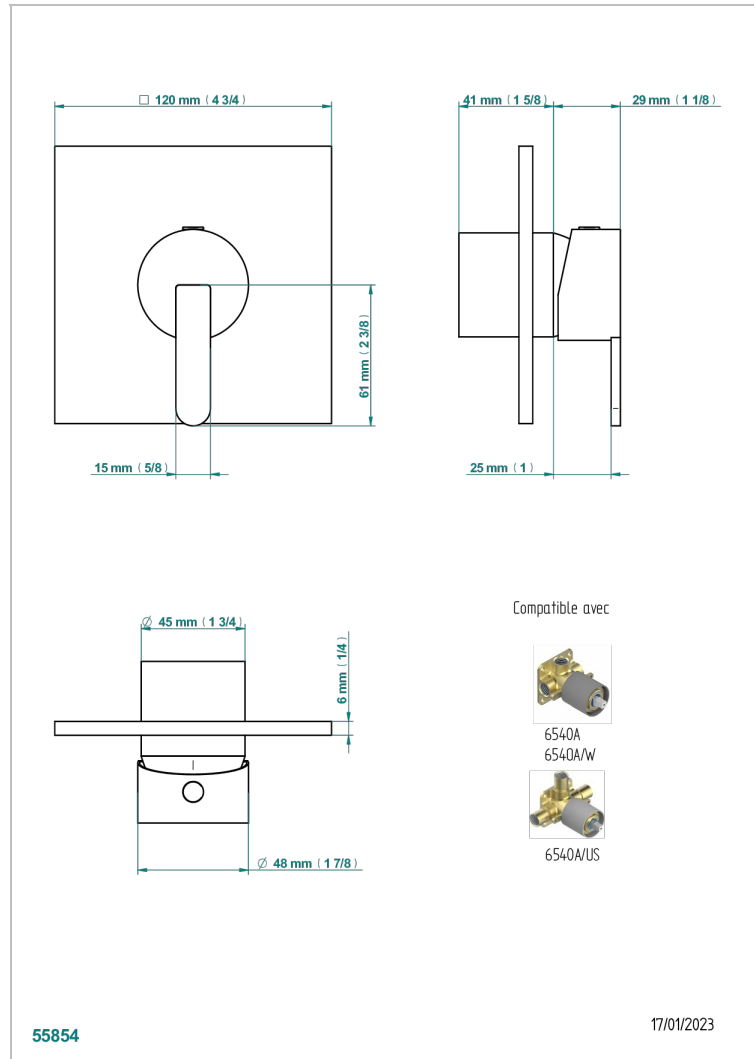

# METAMORPHOSE BLACK CERAMIC

G6D-6540B

Wall shower mixer trim

THG<sup>®</sup>  
PARIS

## CHARACTERISTIC

- Métamorphose Black Ceramic
- Wall shower mixer trim

## RELATED SKU'S

- Ref. G00-6540A/US Built-in part for wall mounted flush fit shower mixer 2 inlets 1/2" -1 outlet 1/2" -US model