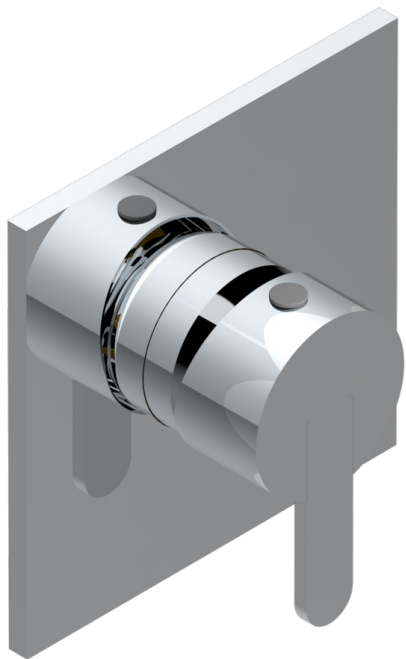

# METAMORPHOSE WITH LEVER HANDLES

G6B-6540B

Wall shower mixer trim

Compatible avec

6540A  
6540A/W

6540A/US

55852

17/01/2023

## CHARACTERISTIC

- Métamorphose with lever handles
- Wall shower mixer trim

## RELATED SKU'S

- Ref. G00-6540A/US Built-in part for wall mounted flush fit shower mixer 2 inlets 1/2" -1 outlet 1/2" -US model