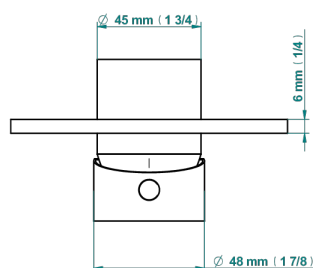

# METAMORPHOSE WITH LEVER HANDLES

G6B-6540B

Wall shower mixer trim

Compatible avec

6540A  
6540A/W

6540A/US

55852

17/01/2023

## CHARACTERISTIC

- Métamorphose with lever handles
- Wall shower mixer trim

## RELATED SKU'S

- Ref. G00-6540A/US Built-in part for wall mounted flush fit shower mixer 2 inlets 1/2" -1 outlet 1/2" -US model