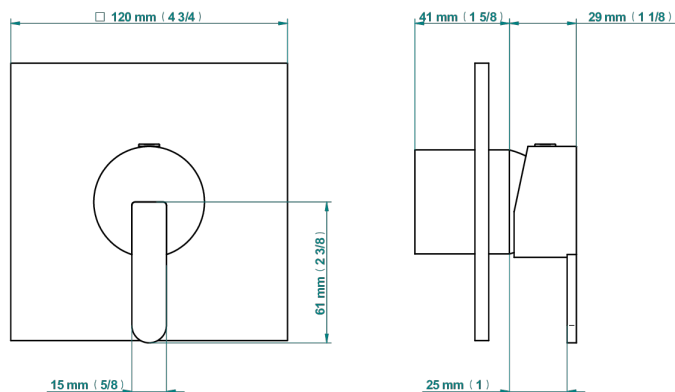

# METAMORPHOSE WITH LEVER HANDLES

G6B-6540B

Wall shower mixer trim

Compatible avec

6540A  
6540A/W

6540A/US

55852

17/01/2023

## CHARACTERISTIC

- Métamorphose with lever handles
- Wall shower mixer trim

## RELATED SKU'S

- Ref. G00-6540A/US Built-in part for wall mounted flush fit shower mixer 2 inlets 1/2" -1 outlet 1/2" -US model