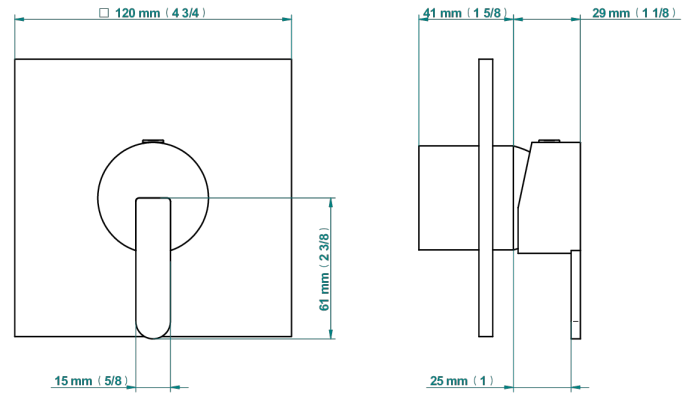

METAMORPHOSE

G6A-6540B

Wall shower mixer trim

THG[®]
PARIS

Compatible avec

6540A
6540A/W

6540A/US

55852

17/01/2023

CHARACTERISTIC

- Métamorphose
- Wall shower mixer trim

RELATED SKU'S

- Ref. G00-6540A/US Built-in part for wall mounted flush fit shower mixer 2 inlets 1/2" -1 outlet 1/2" -US model

AVAILABLE FINITIONS