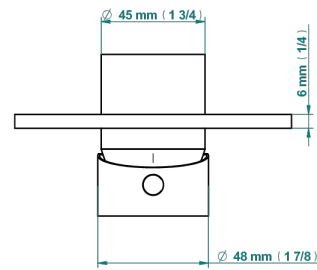

METAMORPHOSE

G6A-6540B

Wall shower mixer trim

THG®
PARIS

Compatible avec

6540A
6540A/W

6540A/US

55852

17/01/2023

CHARACTERISTIC

- Métamorphose
- Wall shower mixer trim

RELATED SKU'S

- Ref. G00-6540A/US Built-in part for wall mounted flush fit shower mixer 2 inlets 1/2" -1 outlet 1/2" -US model

AVAILABLE FINITIONS

Black ceram - D30
Blush PVD - H62
Brass color PVD - H49
Brown bronze color PVD - F33
Chrome polished - A02
Copper antique matt, coated - H07

Gold color PVD - H52
Gold mat - F07
Gold polished - F01
Graphite PVD - H64
Light coated bronze - D01
Matt Umber PVD - H67

Matt blush PVD - H60
Matt brass color PVD - H50
Matt brown bronze color PVD - F34
Matt chrome (American satin) - C02
Matt gold color PVD - H53
Matt graphite PVD - H65

Matt nickel (American satin) - C01
Matt nickel color PVD - H56
Nickel antique / Sovereign - H28
Nickel color PVD - H55
Nickel polished - B01
Soft gold - F30

Soft matt gold - F31
Umber PVD - H66