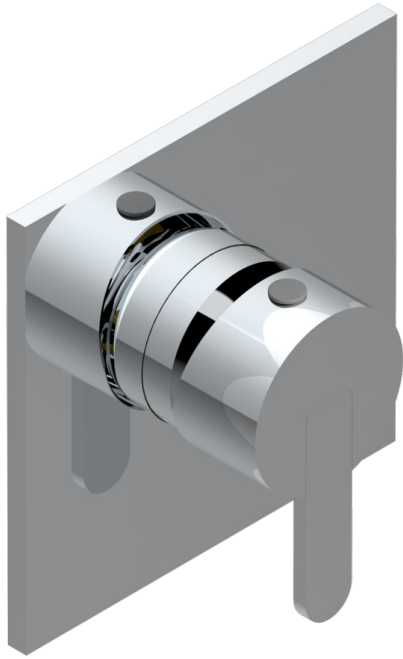

METAMORPHOSE

G6A-6540B

Wall shower mixer trim

THG[®]
PARIS

Compatible avec

6540A
6540A/W

6540A/US

55852

17/01/2023

CHARACTERISTIC

- Métamorphose
- Wall shower mixer trim

RELATED SKU'S

- Ref. G00-6540A/US Built-in part for wall mounted flush fit shower mixer 2 inlets 1/2" -1 outlet 1/2" -US model

AVAILABLE FINITIONS