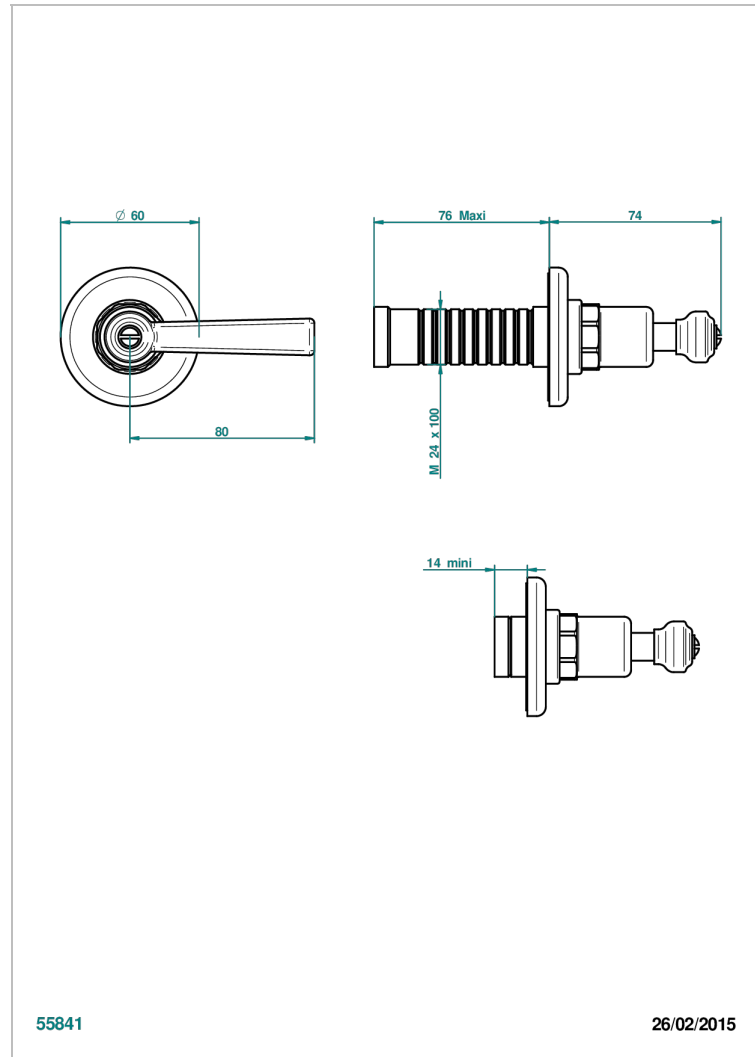

CLUB SAINT-GERMAIN WITH LEVER HANDLES

G7J-30B

Wall volume control 30 & 32 trim

THG[®]
PARIS

55841

26/02/2015

CHARACTERISTIC

- Club Saint-Germain with lever handles
- Wall volume control 30 & 32 trim

RELATED SKU'S

- Ref. G00-32CUSA 3/4" Volume control wall valve with ceramic cartridge
- Ref. G00-32HUSA 3/4" Volume control wall valve with ceramic cartridge counterclockwise
- Ref. G00-30CUSA 1/2" volume control wall valve with ceramic cartridge
- Ref. G00-30HUSA 1/2" Volume control wall valve with ceramic cartridge counterclockwise